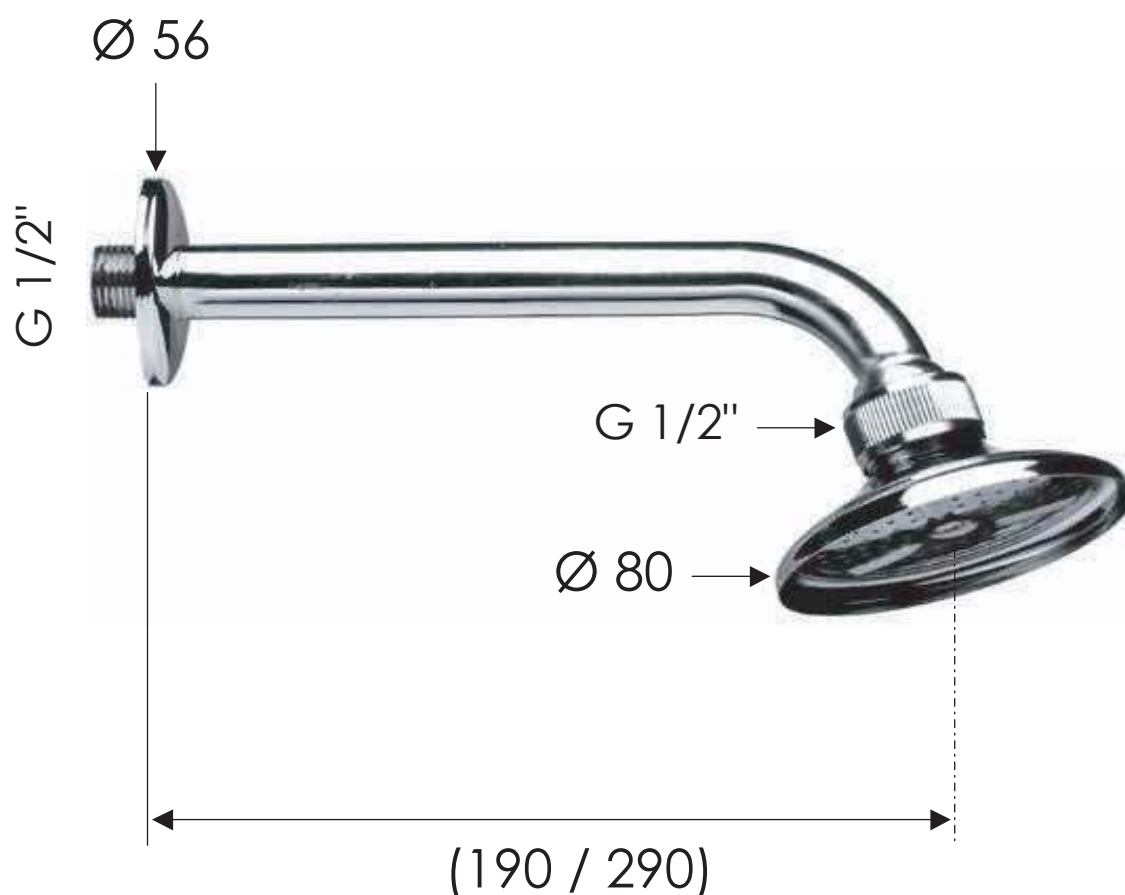

# REMER

RUBINETTERIE

SCHEDA TECNICA

TECHNICAL FEATURES

ART. COD.

**340 (20/30)**

## MATERIALI / MATERIALS

OTTONE CROMATO / CHROME PLATED BRASS