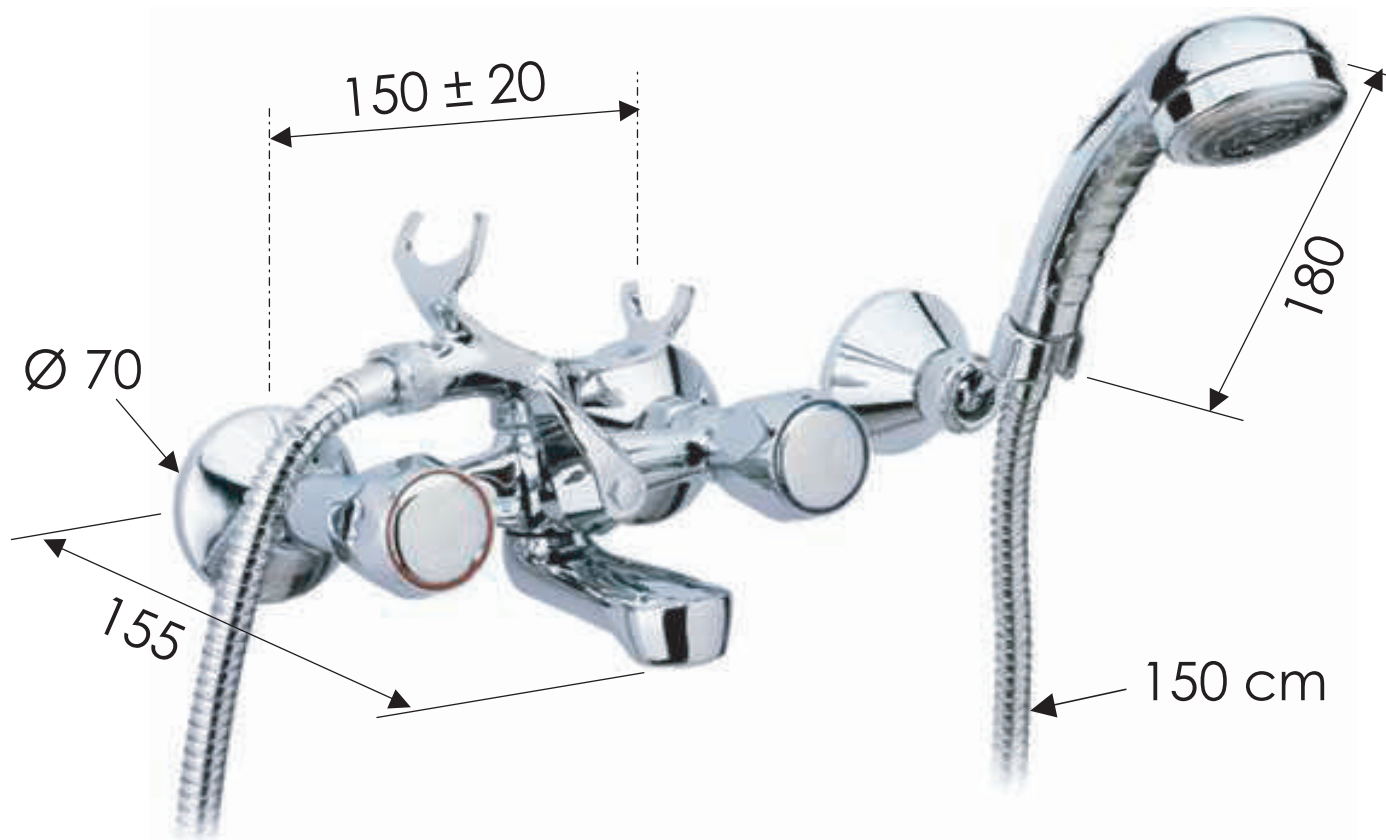

REMER

RUBINETTERIE

SCHEDA TECNICA

ART. COD.

TECHNICAL FEATURES

02Y

MATERIALI / MATERIALS

OTTONE CROMATO / CHROME PLATED BRASS