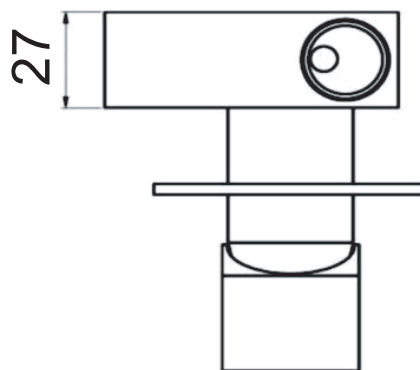

ART. COD.

S 63 3

ACQUA FREDDA
COLD WATER
G1/2

ACQUA CALDA
HOT WATER
G1/2

USCITA ACQUA MISCELATA
MIXED WATER OUTLET
G1/2

MATERIALI / MATERIALS

OTTONE CROMATO / CHROME PLATED BRASS

CROMATURA / CHROME PLATING