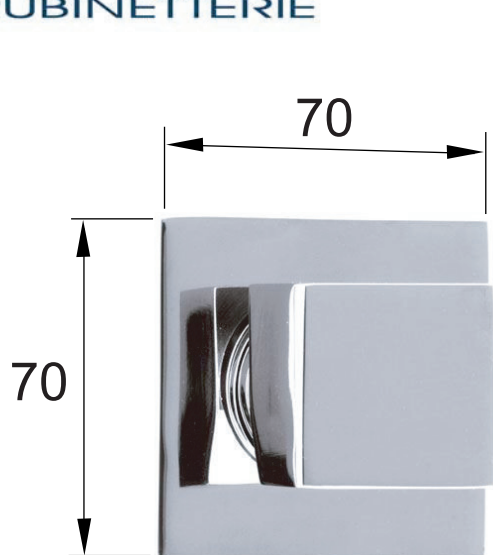

ART. COD.

S 63 3

ACQUA FREDDA
COLD WATER
G1/2

ACQUA CALDA
HOT WATER
G1/2

USCITA ACQUA MISCELATA
MIXED WATER OUTLET
G1/2

MATERIALI / MATERIALS

OTTONE CROMATO / CHROME PLATED BRASS

CROMATURA / CHROME PLATING