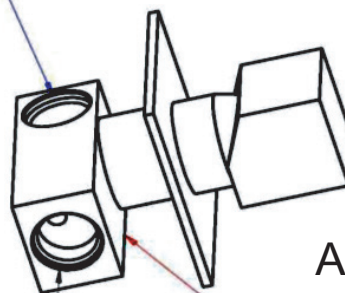

ART. COD.

S 63 3

ACQUA FREDDA
COLD WATER
G1/2

ACQUA CALDA
HOT WATER
G1/2

USCITA ACQUA MISCELATA
MIXED WATER OUTLET
G1/2

MATERIALI / MATERIALS

OTTONE CROMATO / CHROME PLATED BRASS

CROMATURA / CHROME PLATING