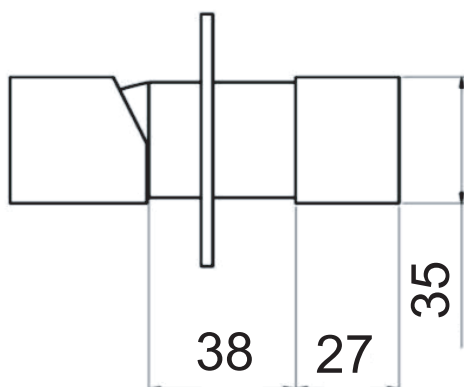

ART. COD.

S 63 3

ACQUA FREDDA
COLD WATER
G1/2

ACQUA CALDA
HOT WATER
G1/2

USCITA ACQUA MISCELATA
MIXED WATER OUTLET
G1/2

MATERIALI / MATERIALS

OTTONE CROMATO / CHROME PLATED BRASS

CROMATURA / CHROME PLATING