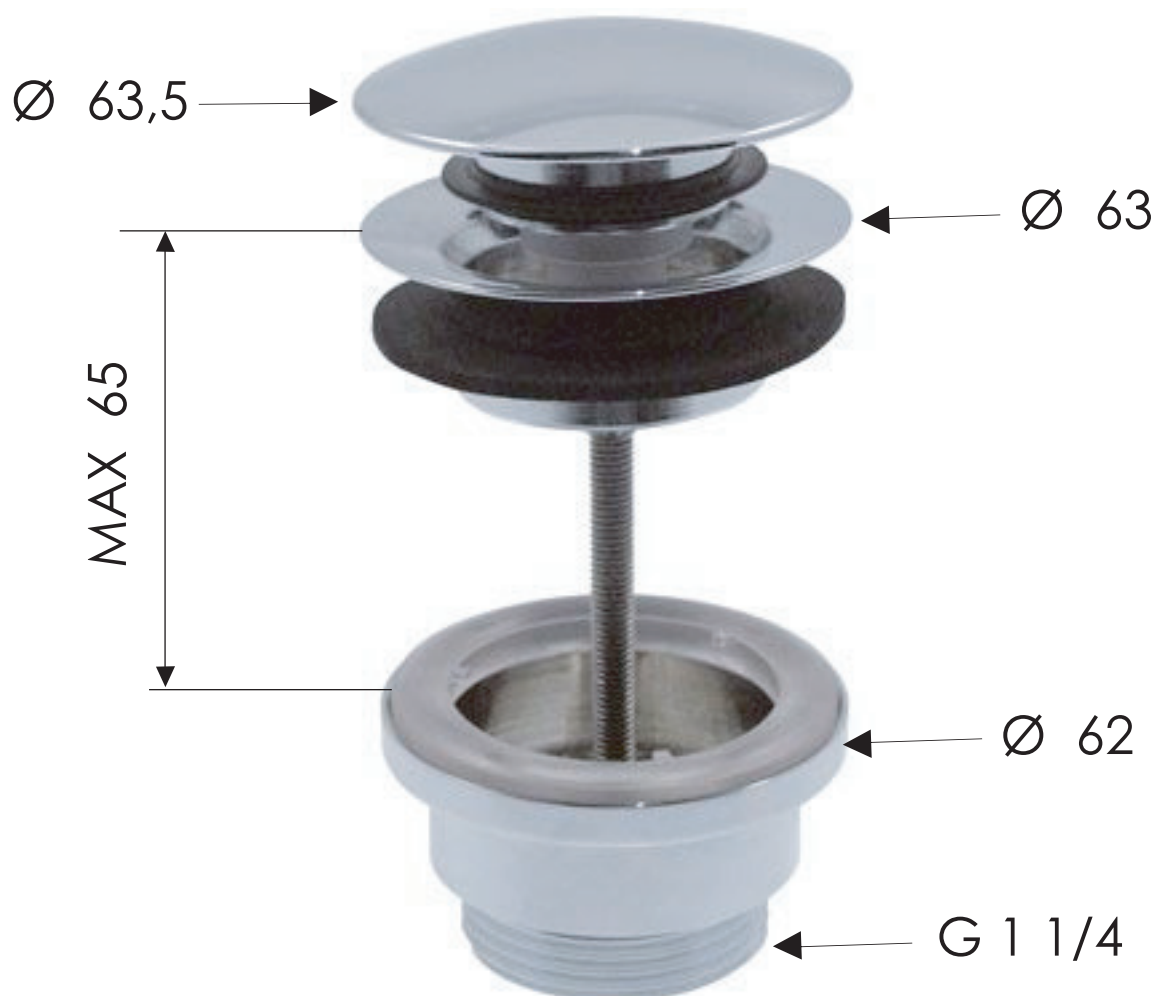

REMER

RUBINETTERIE

SCHEDA TECNICA

ART. COD.

TECHNICAL FEATURES

905CCR

MATERIALI / MATERIALS

OTTONE CROMATO / CHROME PLATED BRASS
CB 753S - CW614N