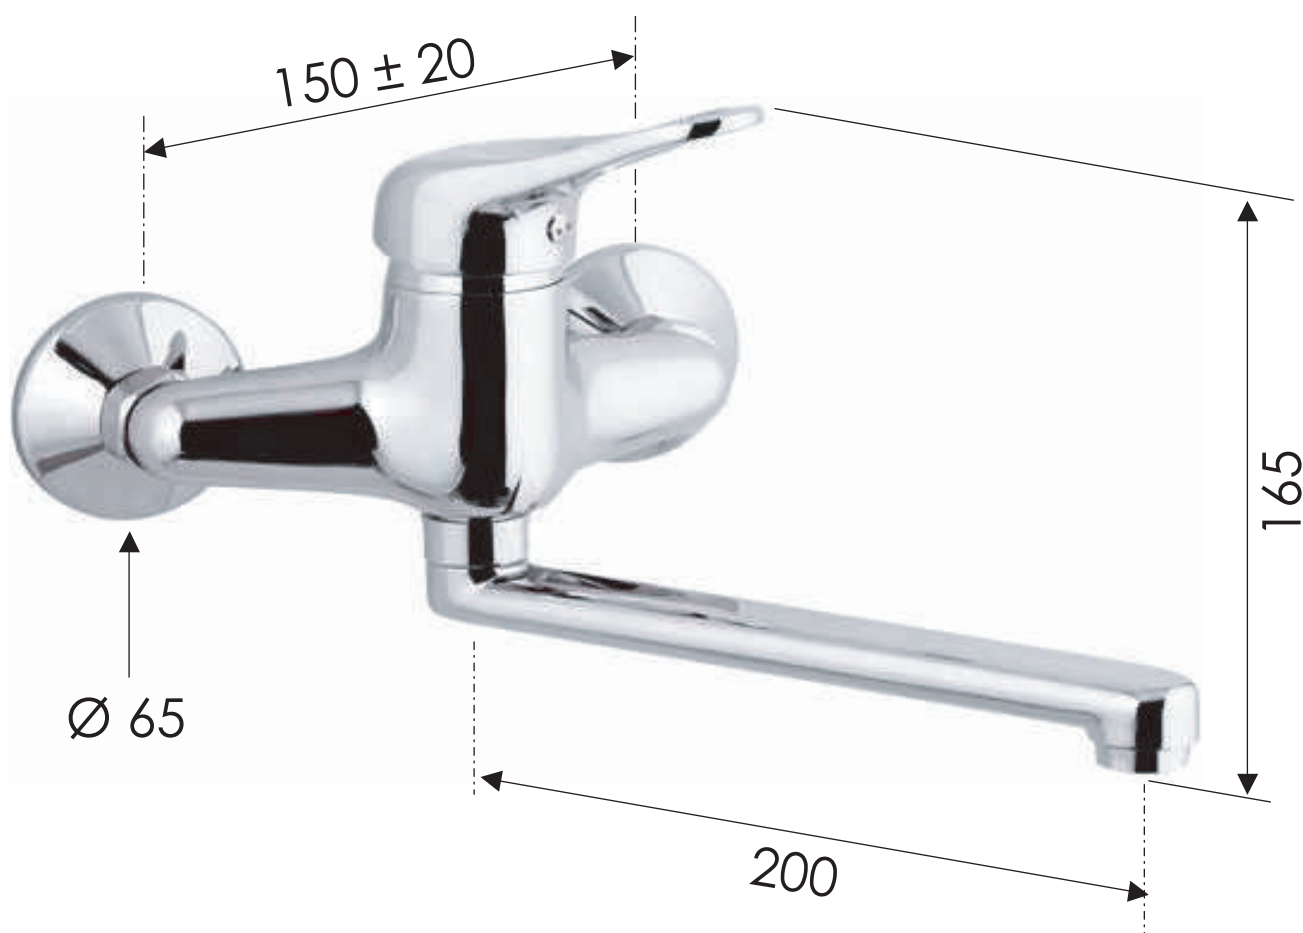

REMER

RUBINETTERIE

SCHEDA TECNICA

ART. COD.

TECHNICAL FEATURES

K41

MATERIALI / MATERIALS

OTTONE CROMATO / CHROME PLATED BRASS