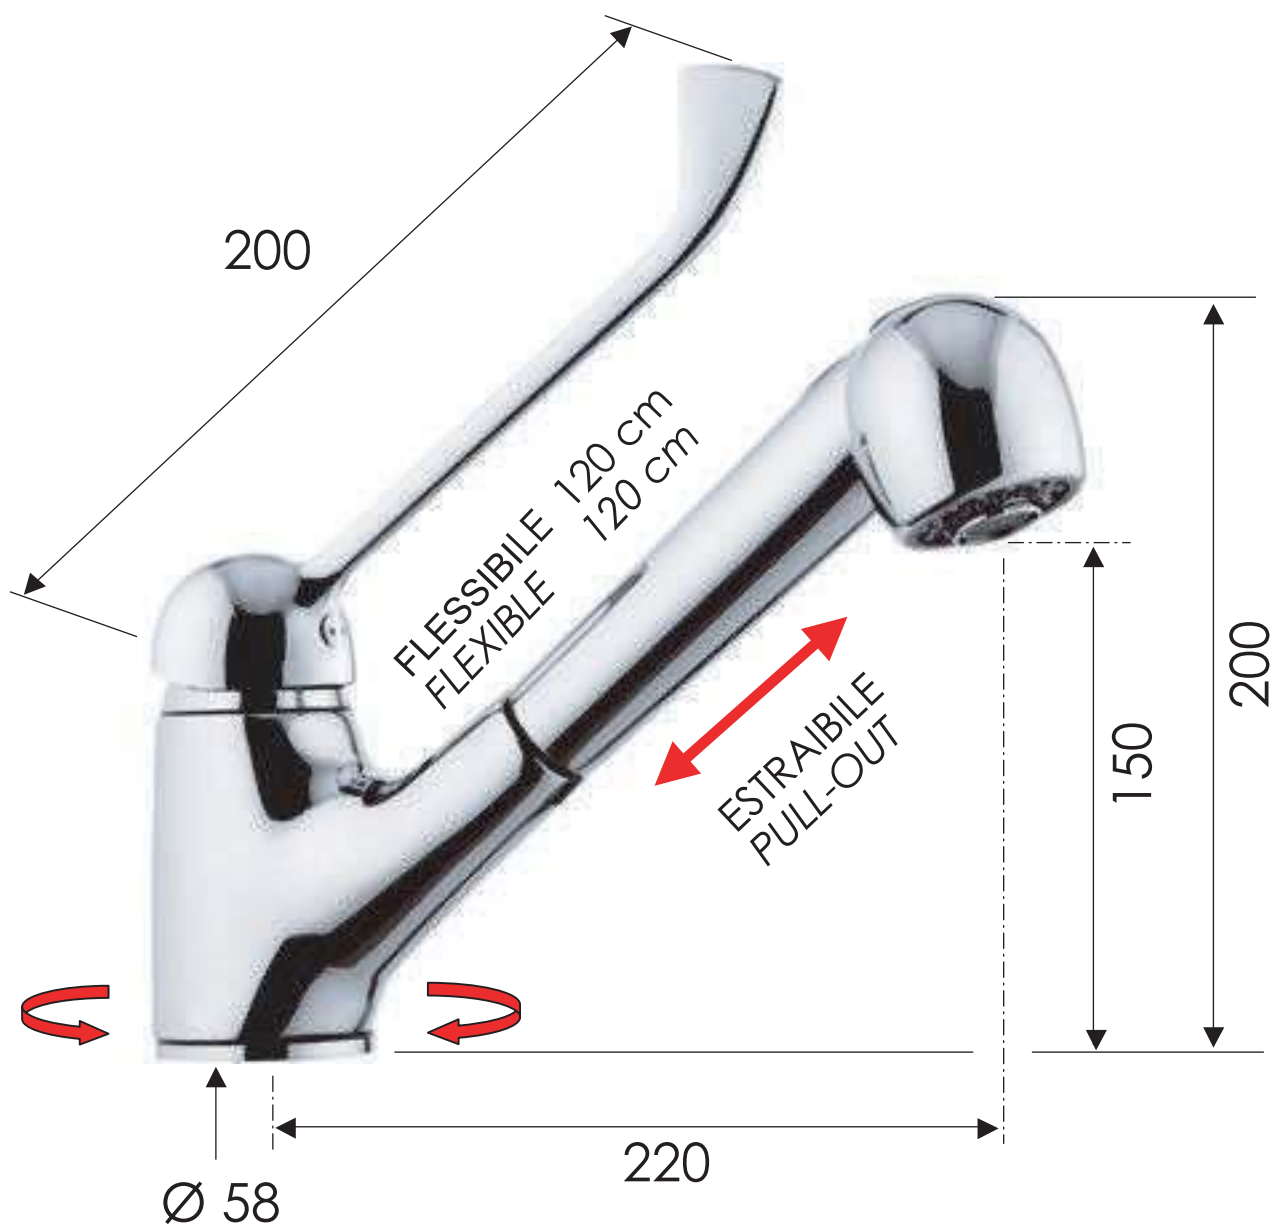

REMER

RUBINETTERIE

SCHEDA TECNICA

TECHNICAL FEATURES

ART. COD.

K47LL

MATERIALI / MATERIALS

OTTONE CROMATO / CHROME PLATED BRASS