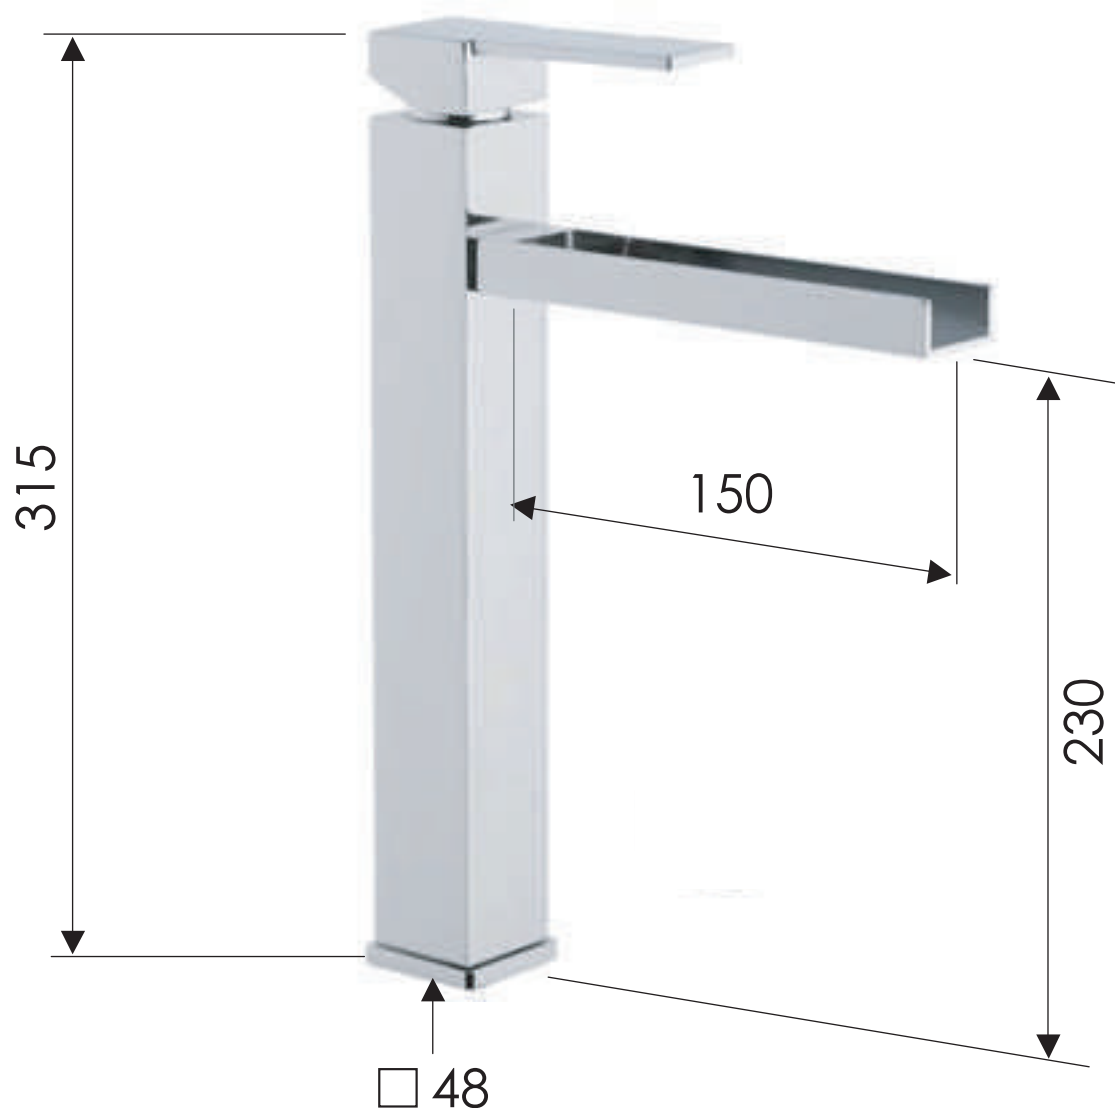

# REMER

RUBINETTERIE

SCHEDA TECNICA

TECHNICAL FEATURES

ART. COD.

**QC11L**

## MATERIALI / MATERIALS

OTTONE CROMATO / CHROME PLATED BRASS