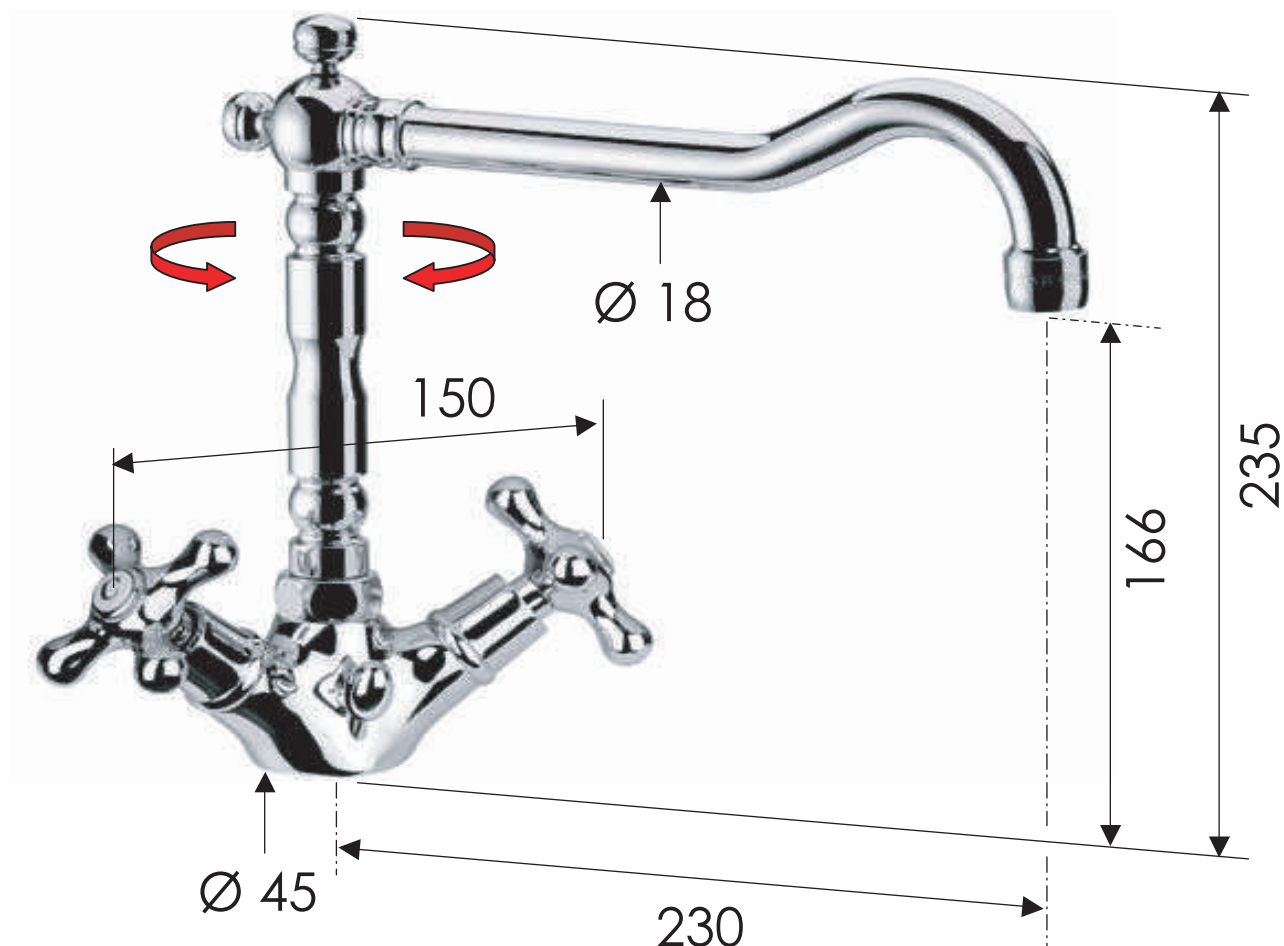

# REMER

RUBINETTERIE

SCHEDA TECNICA

TECHNICAL FEATURES

ART. COD.

**13ALI**

## MATERIALI / MATERIALS

OTTONE CROMATO / CHROME PLATED BRASS