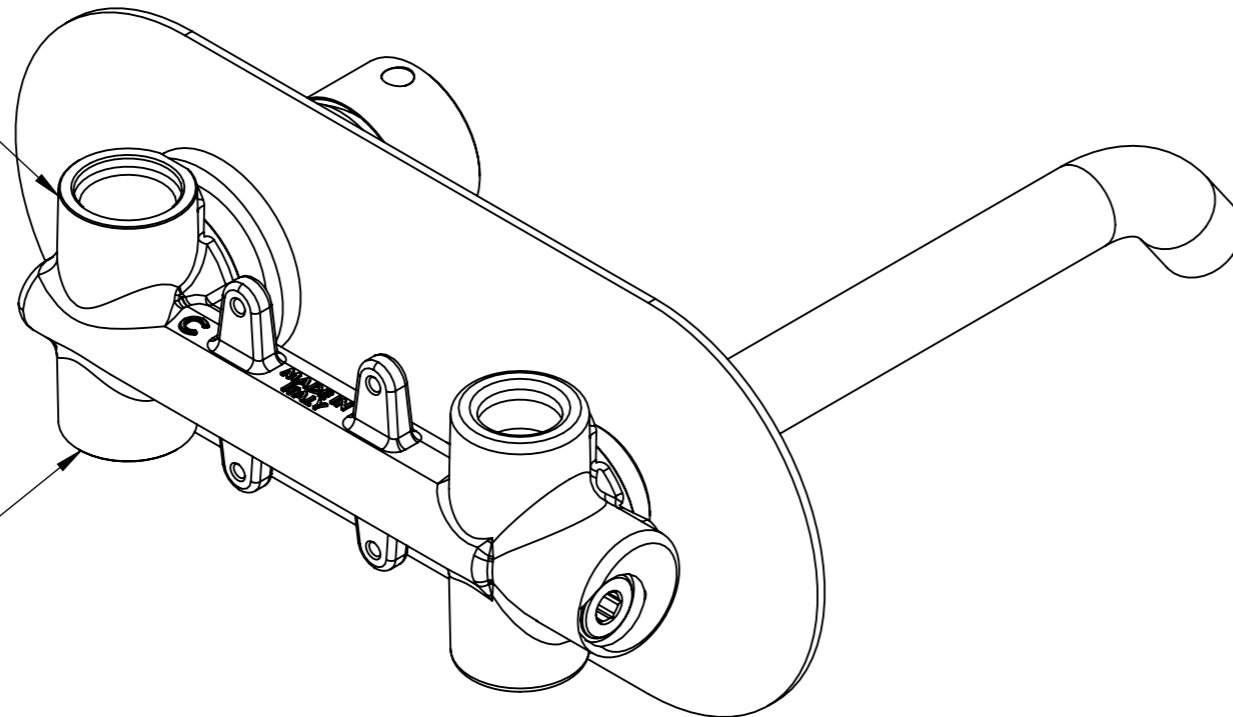

Descrizione: **Miscelatore monocomando da incasso**

Description: **Single lever built-in mixer**

Min 26mm
Max 50mm

ENTRATA ACQUA FREDDA G1/2"
COLD WATER INLET G1/2"

ENTRATA ACQUA CALDA G1/2"
HOT WATER INLET G1/2"

Ricambi/ Spare parts

Cartuccia/ Cartridge: X52125

Aeratore/Aerator: 83F165SGPM12