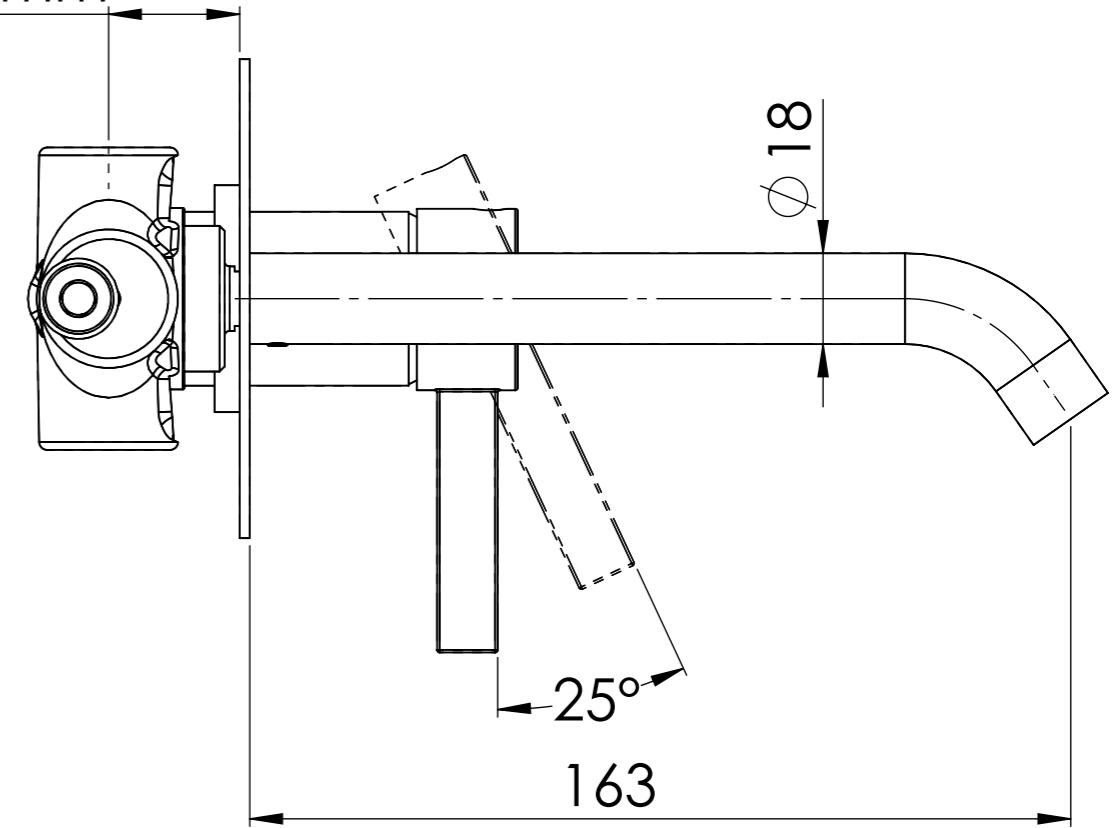

Descrizione: **Miscelatore monocomando da incasso**

Description: **Single lever built-in mixer**

Min 26mm
Max 50mm

ENTRATA ACQUA FREDDA G1/2"
COLD WATER INLET G1/2"

ENTRATA ACQUA CALDA G1/2"
HOT WATER INLET G1/2"

Ricambi/ Spare parts

Cartuccia/ Cartridge: X52125

Aeratore/Aerator: 83F165SGPM12