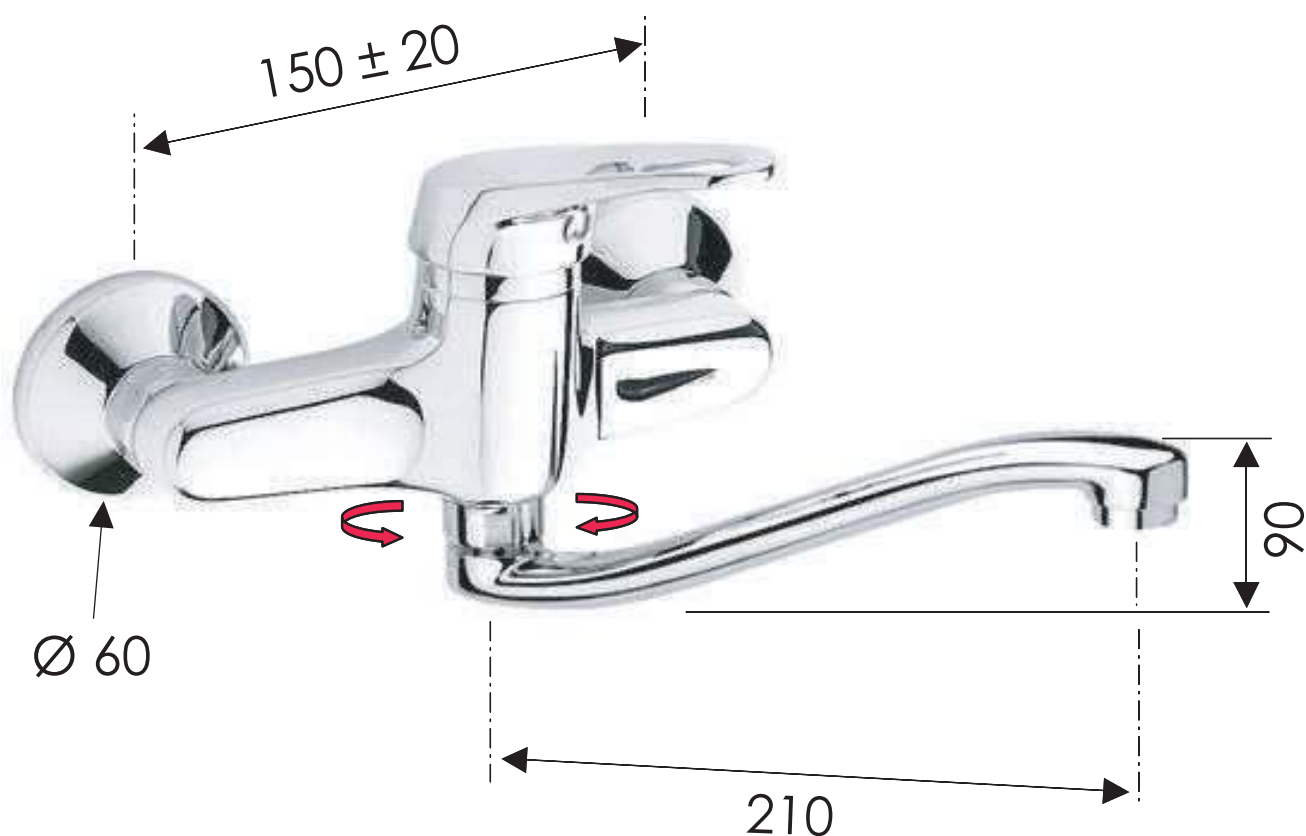

# REMER

RUBINETTERIE

SCHEDA TECNICA

ART. COD.

*TECHNICAL FEATURES*

**R41S**

## MATERIALI / MATERIALS

OTTONE CROMATO / CHROME PLATED BRASS