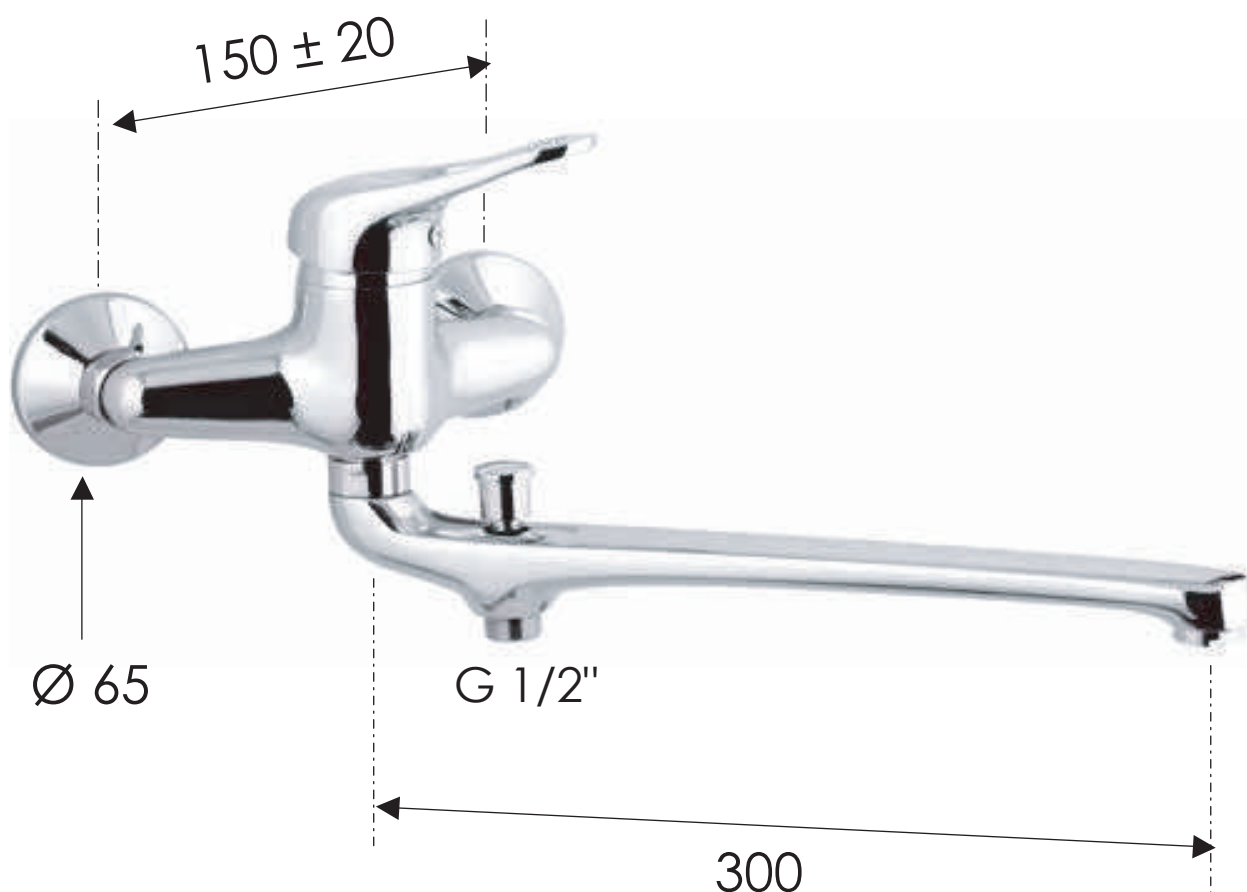

# REMER

RUBINETTERIE

SCHEDA TECNICA

ART. COD.

*TECHNICAL FEATURES*

**K46**

## MATERIALI / MATERIALS

OTTONE CROMATO / CHROME PLATED BRASS