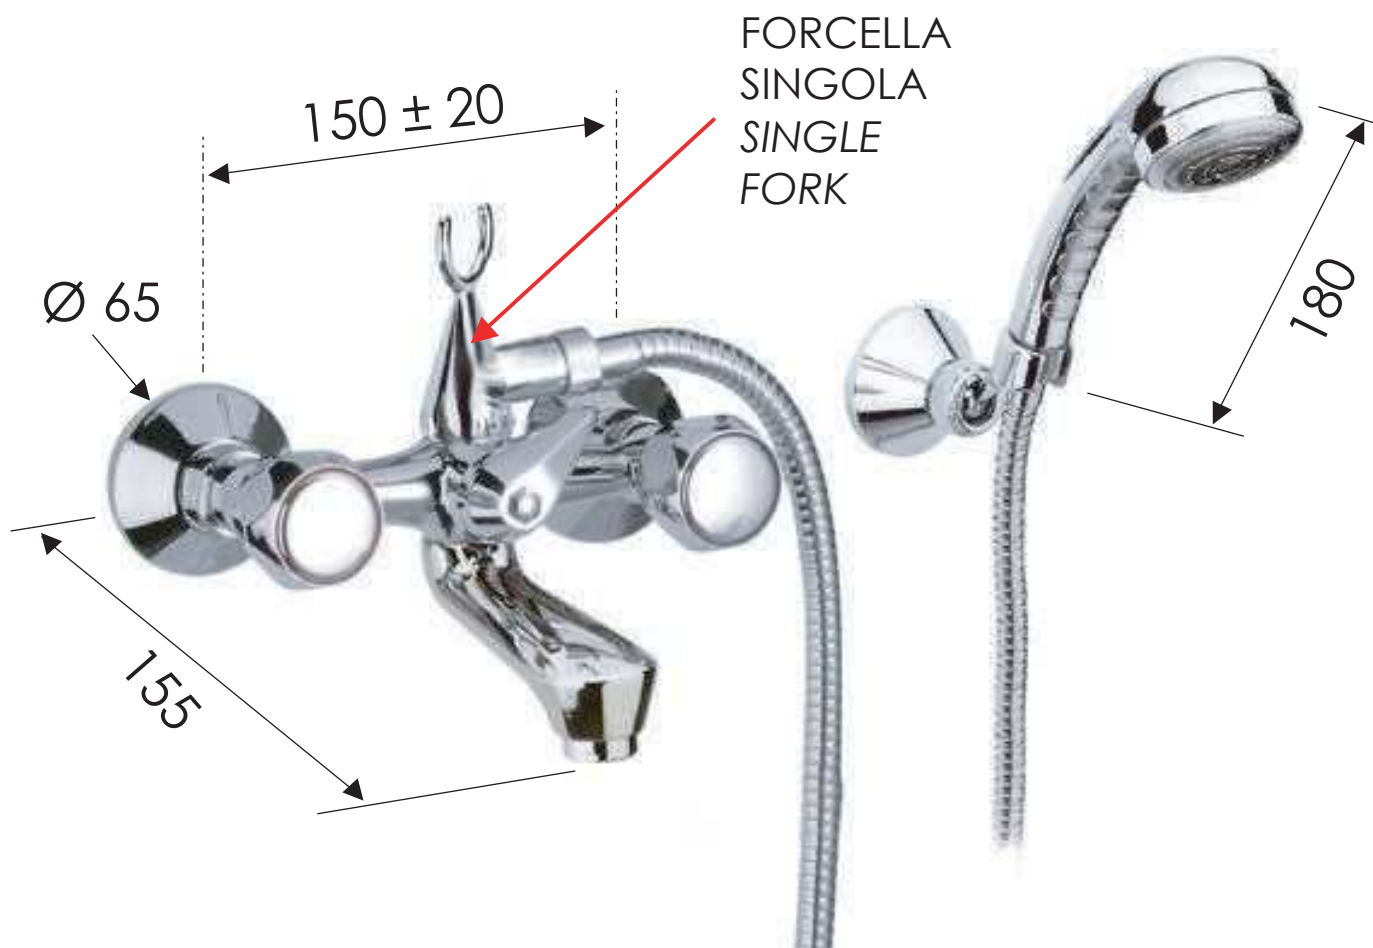

# REMER

RUBINETTERIE

SCHEDA TECNICA

TECHNICAL FEATURES

ART. COD.

**02SY**

## MATERIALI / MATERIALS

OTTONE CROMATO / CHROME PLATED BRASS

ABS CROMATO / CHROME PLATED ABS