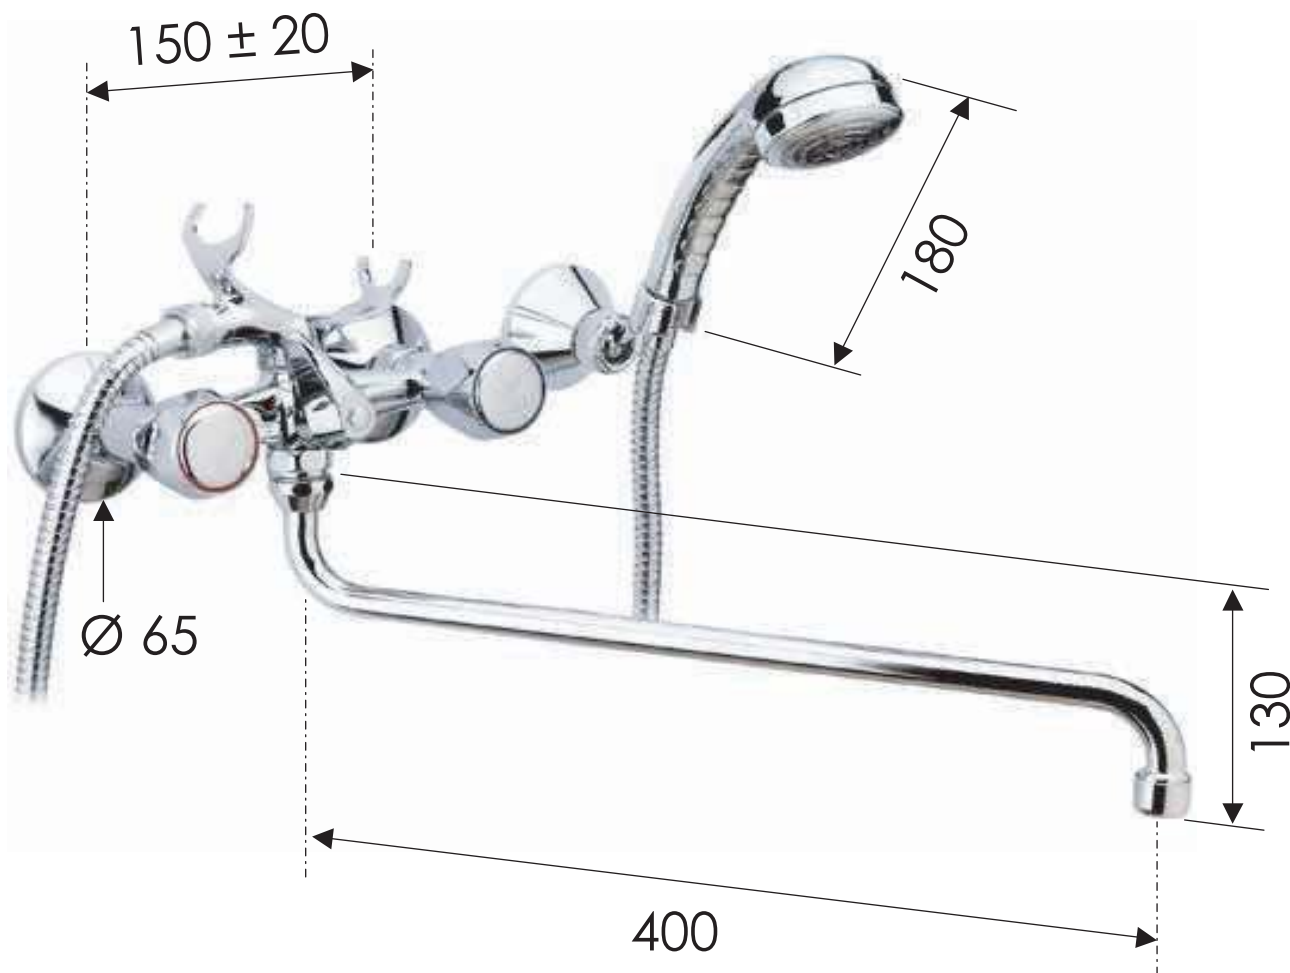

REMER

RUBINETTERIE

SCHEDA TECNICA

TECHNICAL FEATURES

ART. COD.

04Y

MATERIALI / MATERIALS

OTTONE CROMATO / CHROME PLATED BRASS