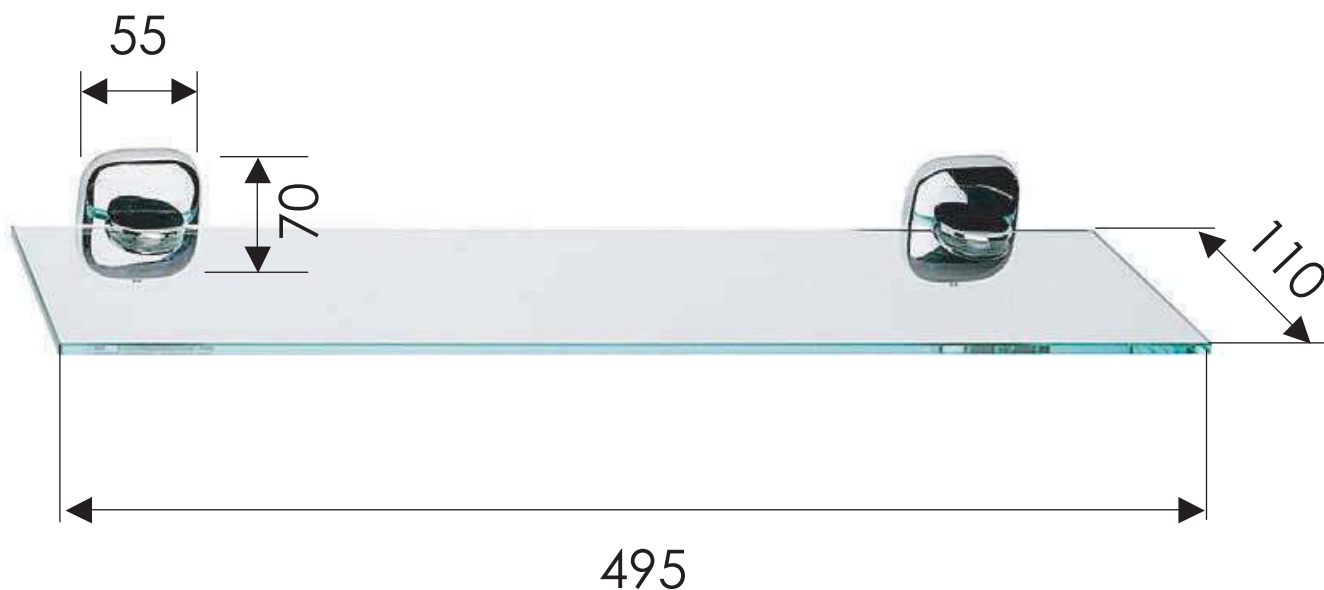

# REMER

RUBINETTERIE

SCHEDA TECNICA

TECHNICAL FEATURES

ART. COD.

**SU20**

## MATERIALI / MATERIALS

OTTONE CROMATO / CHROME PLATED BRASS

VETRO / GLASS