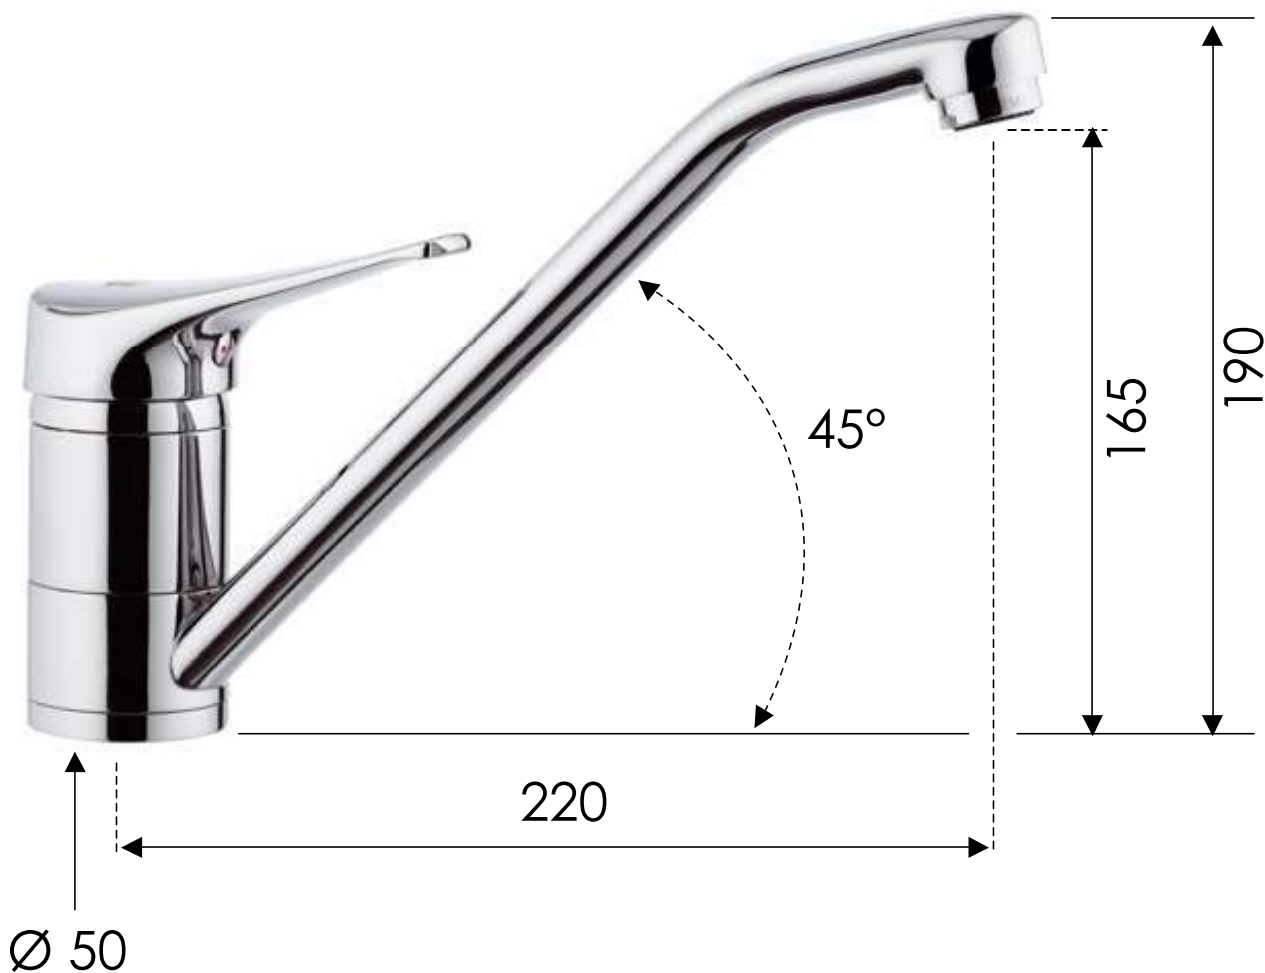

REMER

RUBINETTERIE

SCHEDA TECNICA

ART. COD.

TECHNICAL FEATURES

G404

MATERIALI / MATERIALS

OTTONE CROMATO / CHROME PLATED BRASS