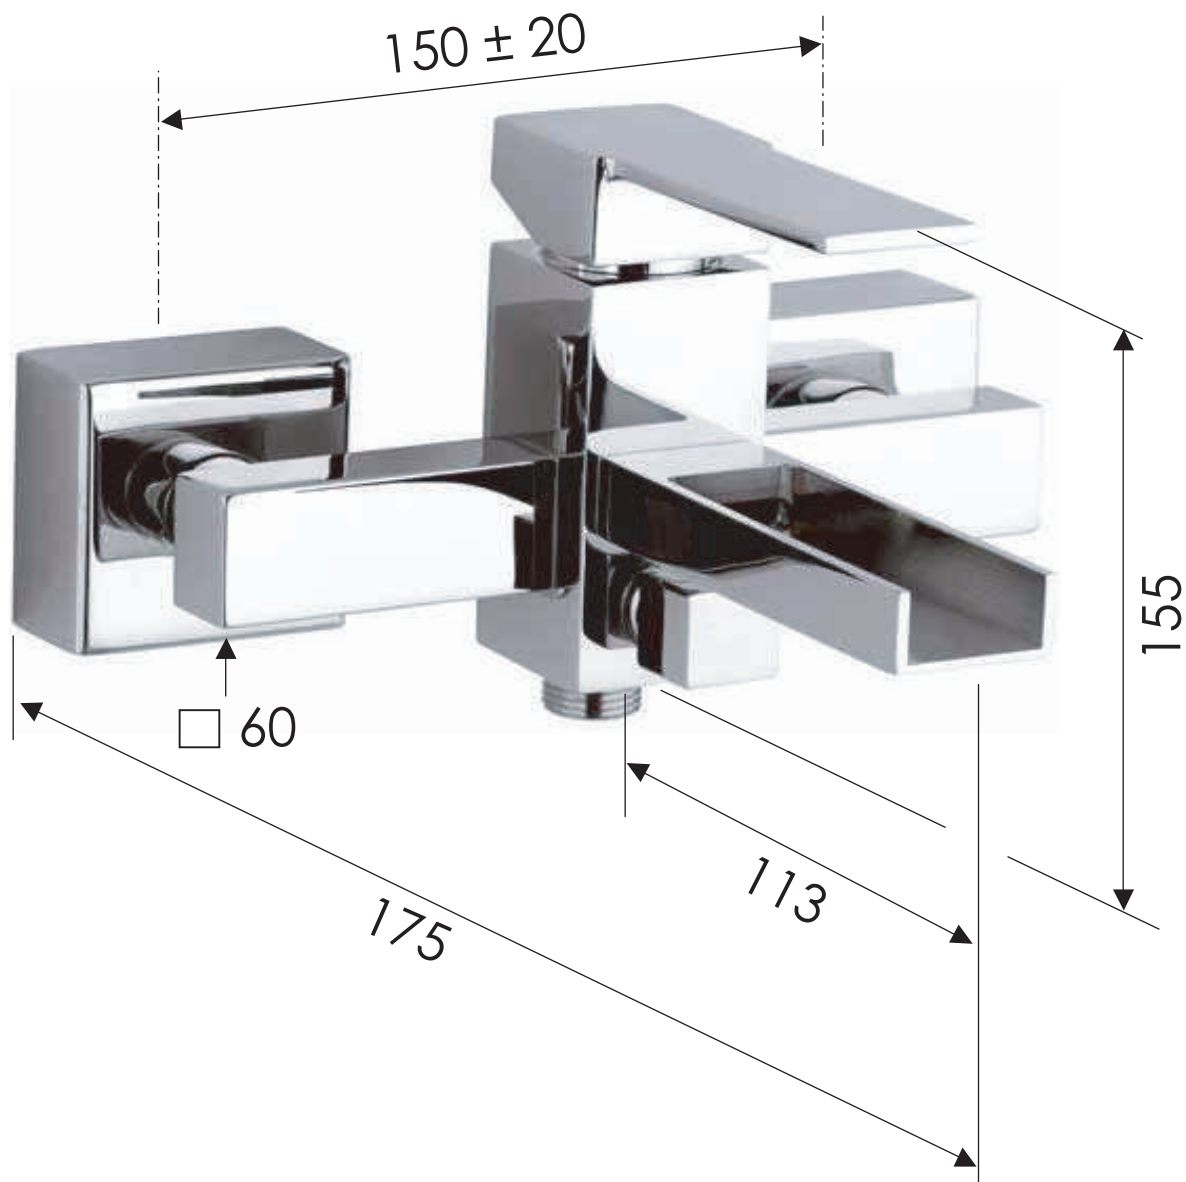

# REMER

RUBINETTERIE

SCHEDA TECNICA

TECHNICAL FEATURES

ART. COD.

**QC05**

## MATERIALI / MATERIALS

OTTONE CROMATO / CHROME PLATED BRASS