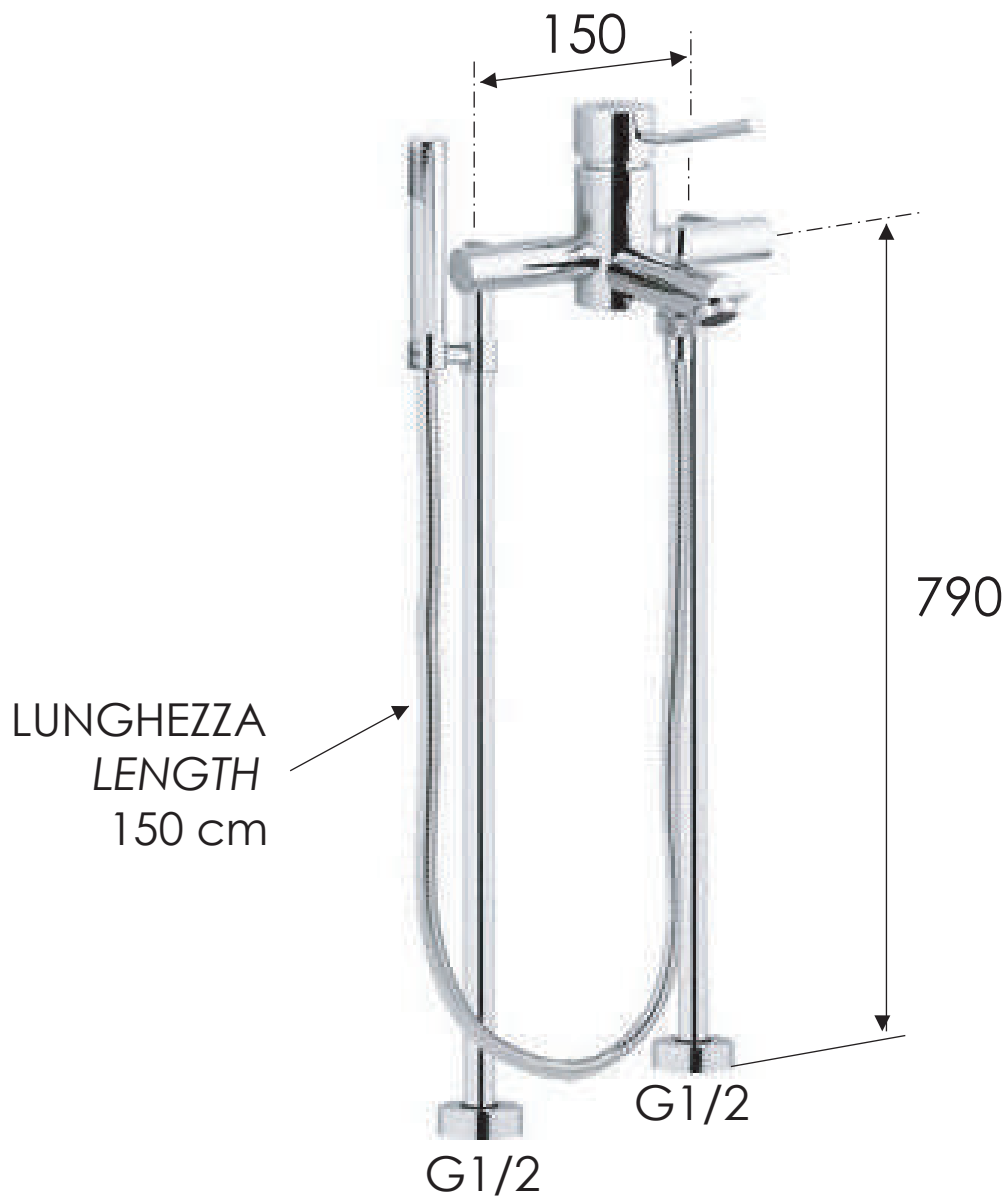

REMER

RUBINETTERIE

SCHEDA TECNICA

TECHNICAL FEATURES

ART. COD.

N02XL

MATERIALI / MATERIALS

OTTONE CROMATO / CHROME PLATED BRASS