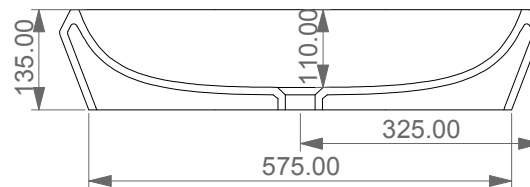

Lavabo Cruise free standing ovale, cm 65.
Cruise oval free standing washbasin cm 65.

FRONT

LEFT

TOP

SECTION

<p>Designation Lavabo Cruise free standing ovale, cm 65. Cruise oval free standing washbasin cm 65.</p>	
<p>Scale 1:10</p>	<p>This drawing including the respected data may neither be duplicated nor modified nor altered without the consent of GSG Ceramic Design. The use of the data/technical drawings take place at users own risk and under exclusion of any liability of GSG Ceramic Design. The dimensions are not binding; products are subject to changes. Measurement shown may be subjected to small variations or are indicative.</p>
<p>cod. CRLAVOV65</p>	