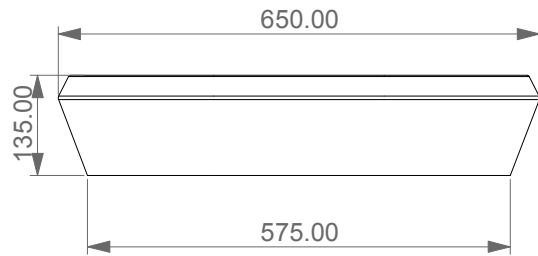

Lavabo Cruise free standing ovale, cm 65.
Cruise oval free standing washbasin cm 65.

FRONT

LEFT

TOP

SECTION

<p>Designation Lavabo Cruise free standing ovale, cm 65. Cruise oval free standing washbasin cm 65.</p>	
<p>Scale 1:10</p>	<p>This drawing including the respected data may neither be duplicated nor modified nor altered without the consent of GSG Ceramic Design. The use of the data/technical drawings take place at users own risk and under exclusion of any liability of GSG Ceramic Design. The dimensions are not binding; products are subject to changes. Measurement shown may be subjected to small variations or are indicative.</p>
<p>cod. CRLAVOV65</p>	