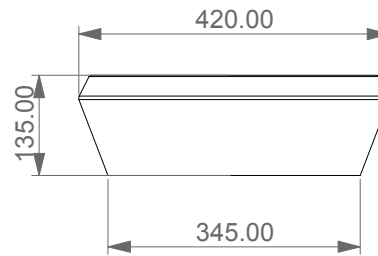

Lavabo Cruise free standing ovale, cm 65.
Cruise oval free standing washbasin cm 65.

FRONT

LEFT

TOP

SECTION

<p>Designation Lavabo Cruise free standing ovale, cm 65. Cruise oval free standing washbasin cm 65.</p>	
<p>Scale 1:10</p>	<p>This drawing including the respected data may neither be duplicated nor modified nor altered without the consent of GSG Ceramic Design. The use of the data/technical drawings take place at users own risk and under exclusion of any liability of GSG Ceramic Design. The dimensions are not binding; products are subject to changes. Measurement shown may be subjected to small variations or are indicative.</p>
<p>cod. CRLAVOV65</p>	