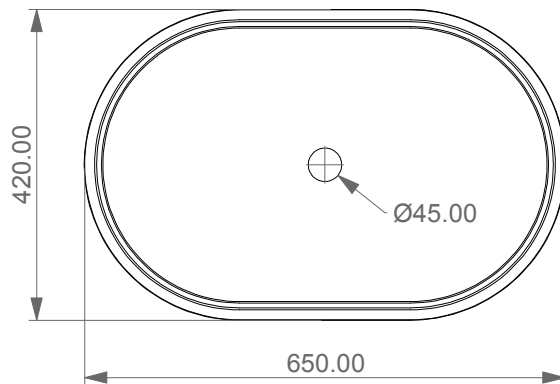

Lavabo Cruise free standing ovale, cm 65.
Cruise oval free standing washbasin cm 65.

FRONT

LEFT

TOP

SECTION

<p>Designation Lavabo Cruise free standing ovale, cm 65. Cruise oval free standing washbasin cm 65.</p>	
<p>Scale 1:10</p>	<p>This drawing including the respected data may neither be duplicated nor modified nor altered without the consent of GSG Ceramic Design. The use of the data/technical drawings take place at users own risk and under exclusion of any liability of GSG Ceramic Design. The dimensions are not binding; products are subject to changes. Measurement shown may be subjected to small variations or are indicative.</p>
<p>cod. CRLAVOV65</p>	