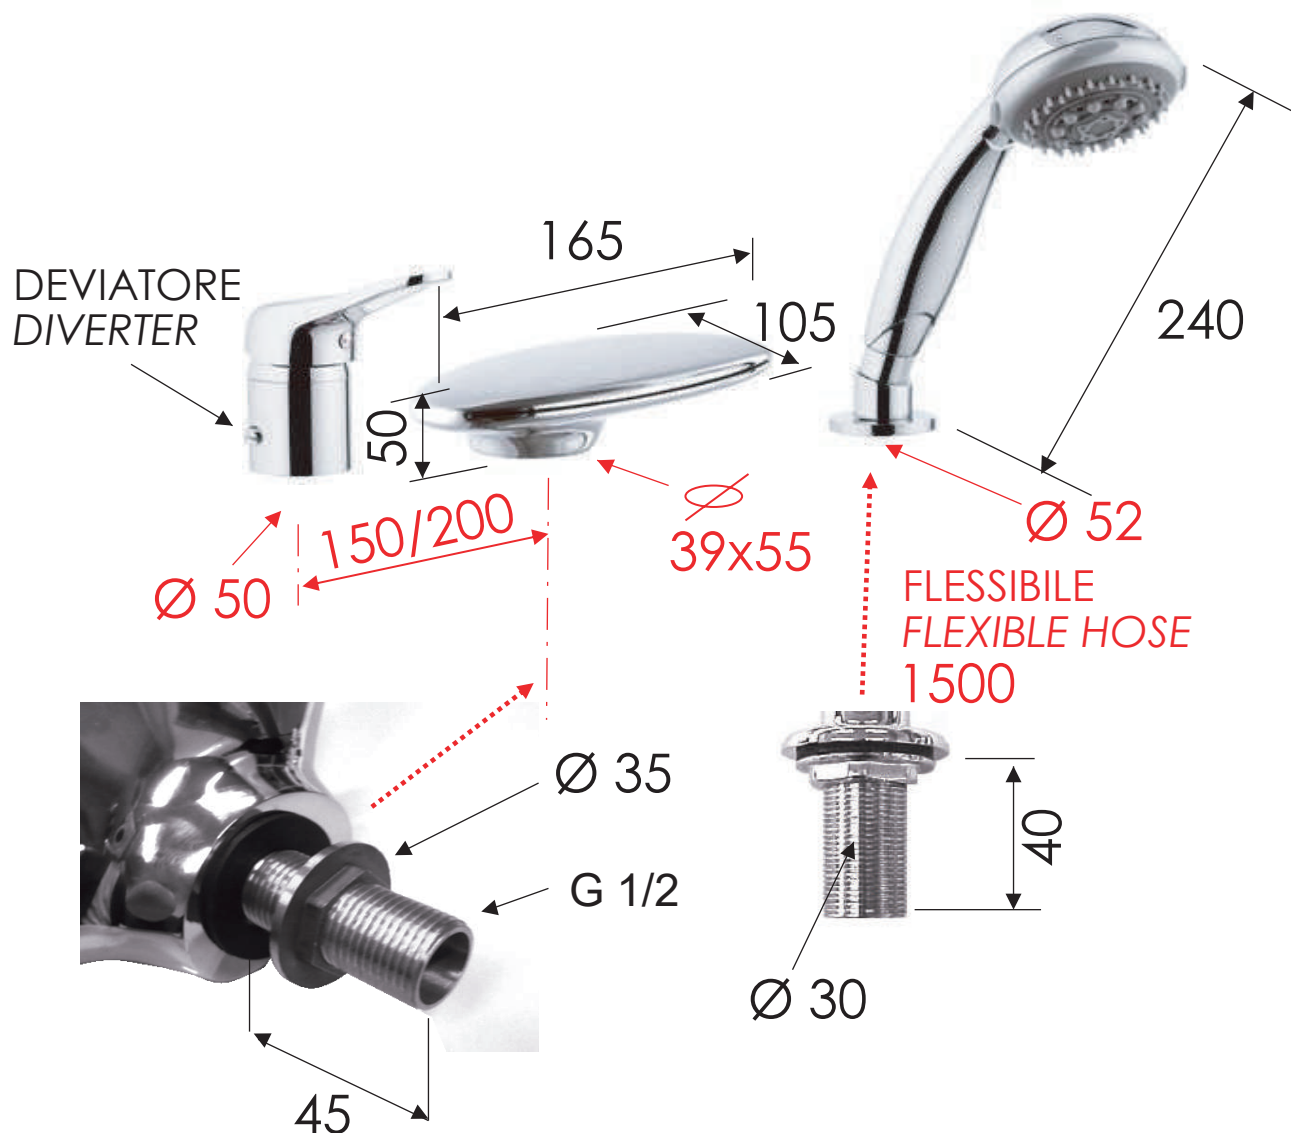

REMER

RUBINETTERIE

SCHEDA TECNICA

ART. COD.

TECHNICAL FEATURES

K07UF

MATERIALI / MATERIALS

OTTONE CROMATO / CHROME PLATED BRASS