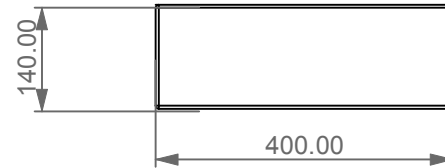

Lavabo Zenith bordo fino, cm 60
Zenith Washbasin cm 60 thin edge

FRONT

LEFT

TOP

SECTION

Designation Lavabo Zenith bordo fino, cm 60 Zenith Washbasin cm 60 thin edge	GSG CERAMIC DESIGN
Scale 1:10	This drawing including the respected data may neither be duplicated nor modified nor altered without the consent of GSG Ceramic Design. The use of the data/technical drawings take place at users own risk and under exclusion of any liability of GSG Ceramic Design. The dimensions are not binding; products are subject to changes. Measurement shown may be subjected to small variations or are indicative.
cod. ZELAVFS60	

Guida all'installazione dei lavabi d'appoggio centro-piano.

Serie: EASY - ZENITH - LIKE - TOUCH - BOX - TIME - RING - FLUT

Installation guide for free standing countertop washbasins.

Series: EASY - ZENITH - LIKE - TOUCH - BOX - TIME - RING - FLUT