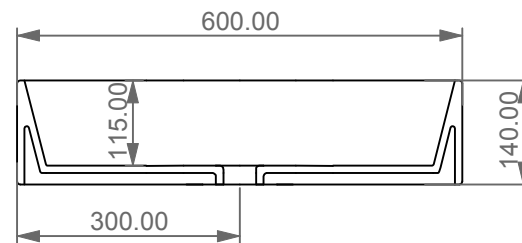

Lavabo Zenith bordo fino, cm 60
Zenith Washbasin cm 60 thin edge

FRONT

LEFT

TOP

SECTION

Designation Lavabo Zenith bordo fino, cm 60 Zenith Washbasin cm 60 thin edge	GSG CERAMIC DESIGN
Scale 1:10	This drawing including the respected data may neither be duplicated nor modified nor altered without the consent of GSG Ceramic Design. The use of the data/technical drawings take place at users own risk and under exclusion of any liability of GSG Ceramic Design. The dimensions are not binding; products are subject to changes. Measurement shown may be subjected to small variations or are indicative.
cod. ZELAVFS60	

Guida all'installazione dei lavabi d'appoggio centro-piano.

Serie: EASY - ZENITH - LIKE - TOUCH - BOX - TIME - RING - FLUT

Installation guide for free standing countertop washbasins.

Series: EASY - ZENITH - LIKE - TOUCH - BOX - TIME - RING - FLUT