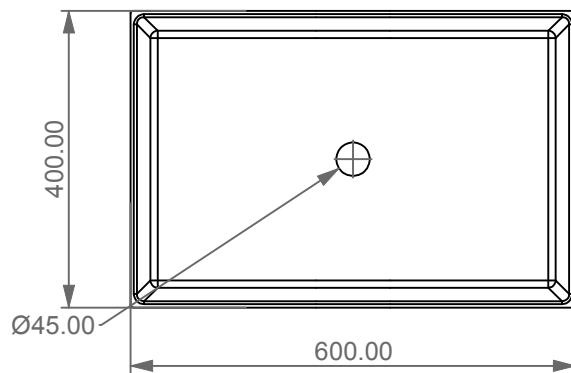

Lavabo Zenith bordo fino, cm 60
Zenith Washbasin cm 60 thin edge

FRONT

LEFT

TOP

SECTION

Designation Lavabo Zenith bordo fino, cm 60 Zenith Washbasin cm 60 thin edge	GSG CERAMIC DESIGN
Scale 1:10	This drawing including the respected data may neither be duplicated nor modified nor altered without the consent of GSG Ceramic Design. The use of the data/technical drawings take place at users own risk and under exclusion of any liability of GSG Ceramic Design. The dimensions are not binding; products are subject to changes. Measurement shown may be subjected to small variations or are indicative.
cod. ZELAVFS60	

Guida all'installazione dei lavabi d'appoggio centro-piano.

Serie: EASY - ZENITH - LIKE - TOUCH - BOX - TIME - RING - FLUT

Installation guide for free standing countertop washbasins.

Series: EASY - ZENITH - LIKE - TOUCH - BOX - TIME - RING - FLUT