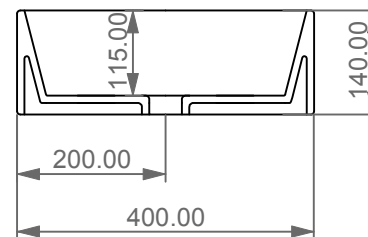

Lavabo Zenith bordo fino, cm 60
Zenith Washbasin cm 60 thin edge

FRONT

LEFT

TOP

SECTION

Designation Lavabo Zenith bordo fino, cm 60 Zenith Washbasin cm 60 thin edge	GSG CERAMIC DESIGN
Scale 1:10	This drawing including the respected data may neither be duplicated nor modified nor altered without the consent of GSG Ceramic Design. The use of the data/technical drawings take place at users own risk and under exclusion of any liability of GSG Ceramic Design. The dimensions are not binding; products are subject to changes. Measurement shown may be subjected to small variations or are indicative.
cod. ZELAVFS60	

Guida all'installazione dei lavabi d'appoggio centro-piano.

Serie: EASY - ZENITH - LIKE - TOUCH - BOX - TIME - RING - FLUT

Installation guide for free standing countertop washbasins.

Series: EASY - ZENITH - LIKE - TOUCH - BOX - TIME - RING - FLUT