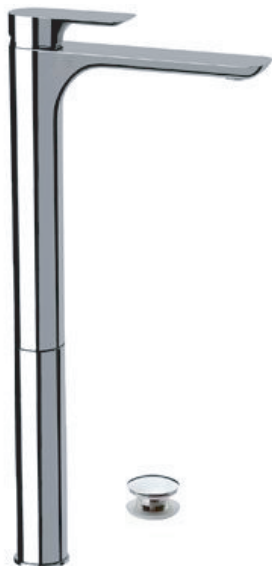

REMER

RUBINETTERIE

SERIE
SERIES

INFINITY

CODICE
CODE

I10LXXL

IMMAGINE - IMAGE