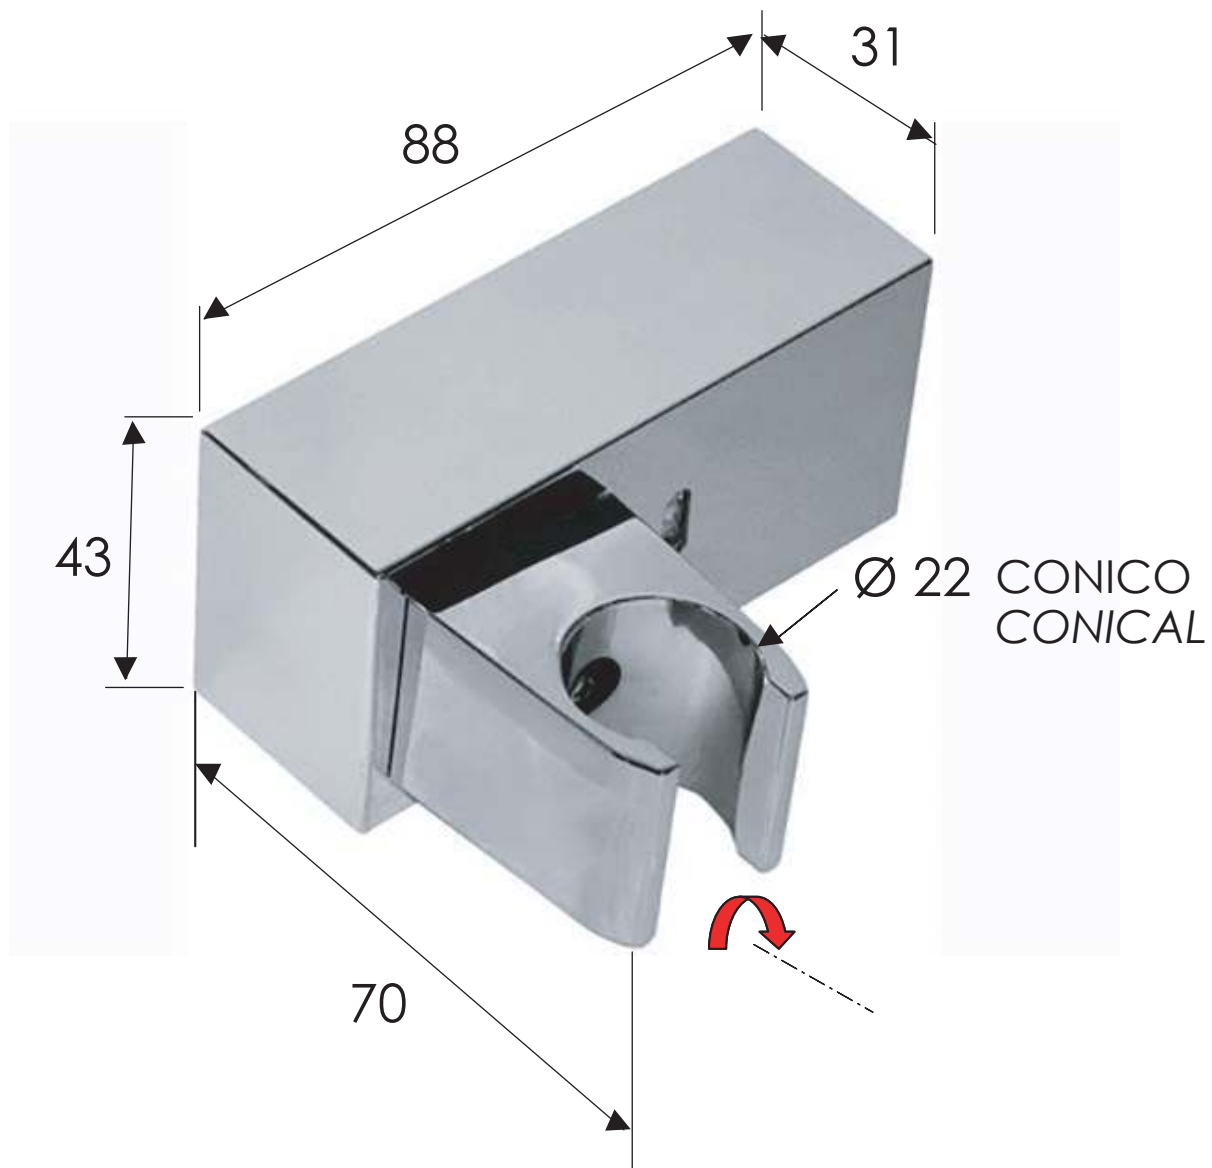

REMER

RUBINETTERIE

SCHEDA TECNICA

TECHNICAL FEATURES

ART. COD.

339S

MATERIALI / MATERIALS

ABS CROMATO / CHROME PLATED ABS