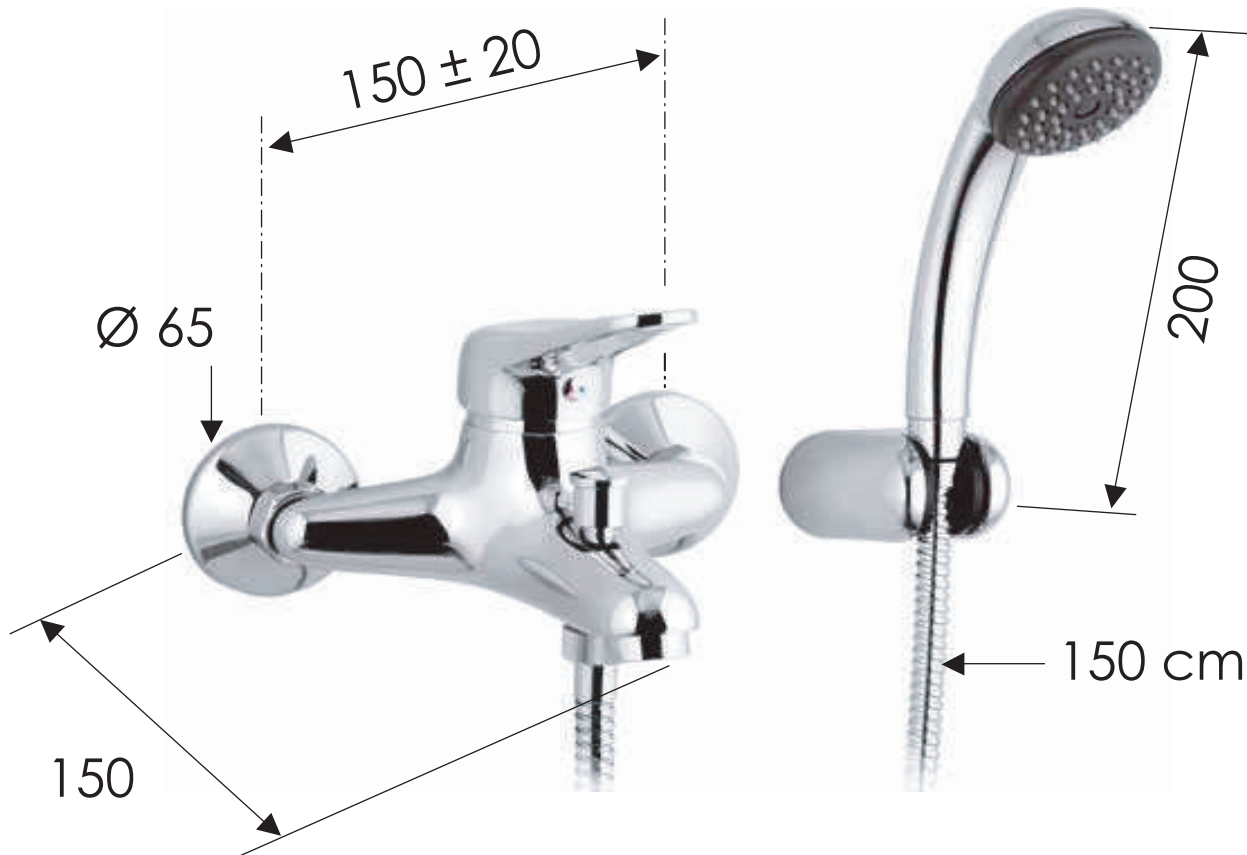

REMER

RUBINETTERIE

SCHEDA TECNICA

ART. COD.

TECHNICAL FEATURES

K02

MATERIALI / MATERIALS

OTTONE CROMATO / CHROME PLATED BRASS