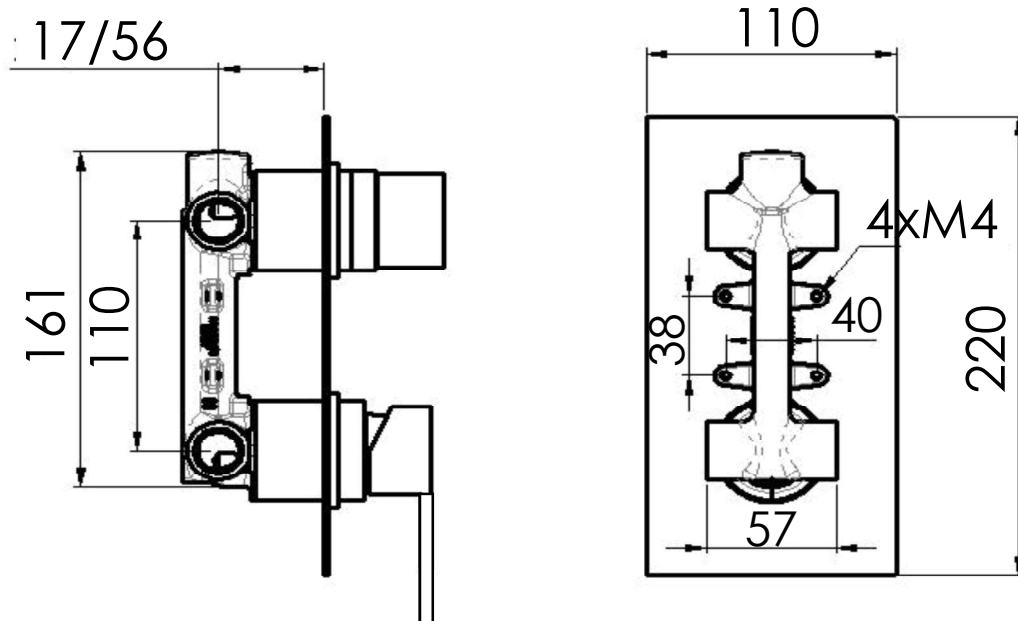

REMER

SCHEDA TECNICA

TECHNICAL FEATURES

RUBINETTERIE

ART. COD.

Q937

MATERIALI / MATERIALS

OTTONE CROMATO / CHROME PLATED BRASS