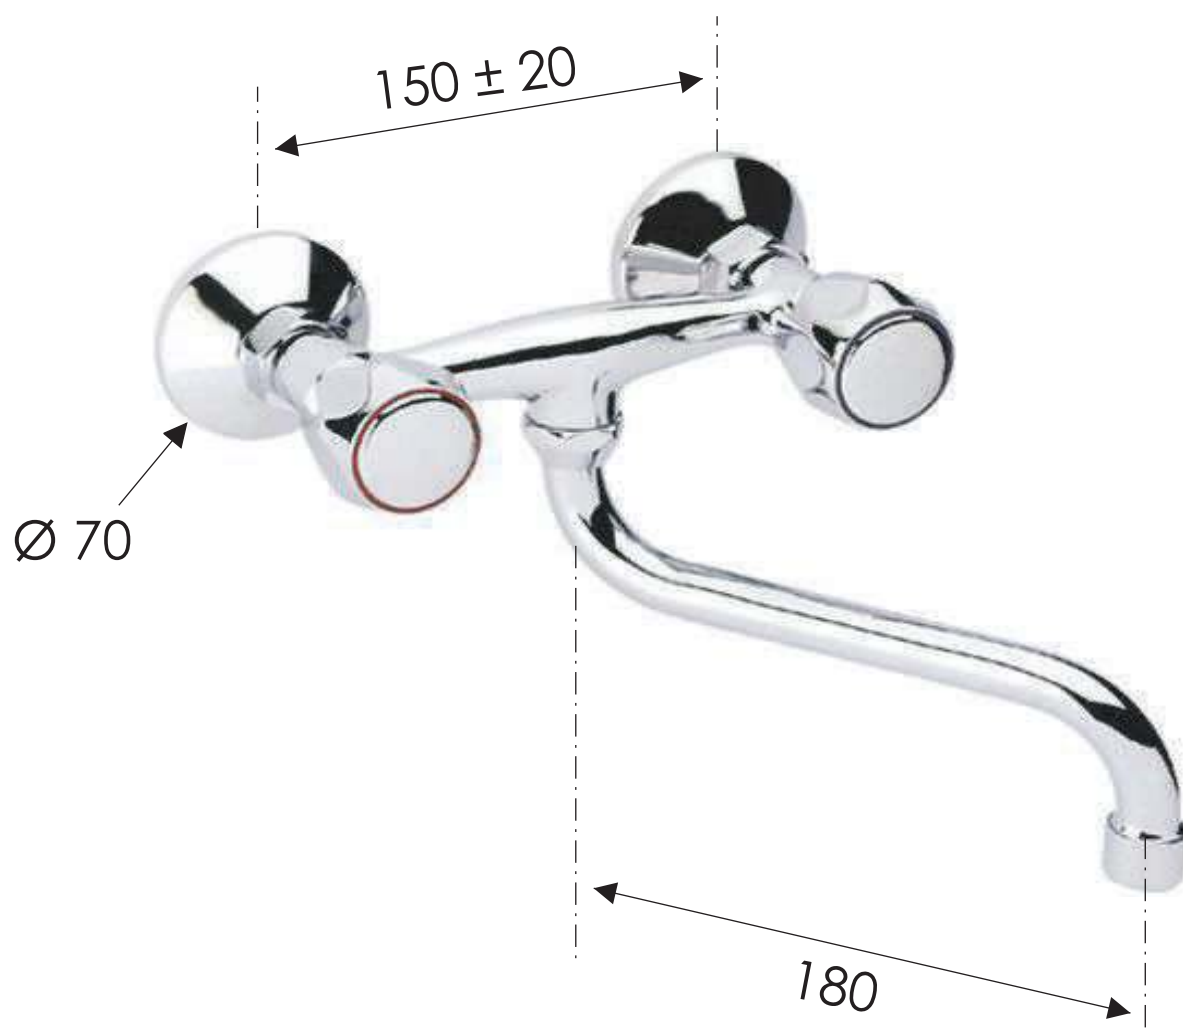

REMER

RUBINETTERIE

SCHEDA TECNICA

ART. COD.

TECHNICAL FEATURES

41Y

MATERIALI / MATERIALS

OTTONE CROMATO / CHROME PLATED BRASS