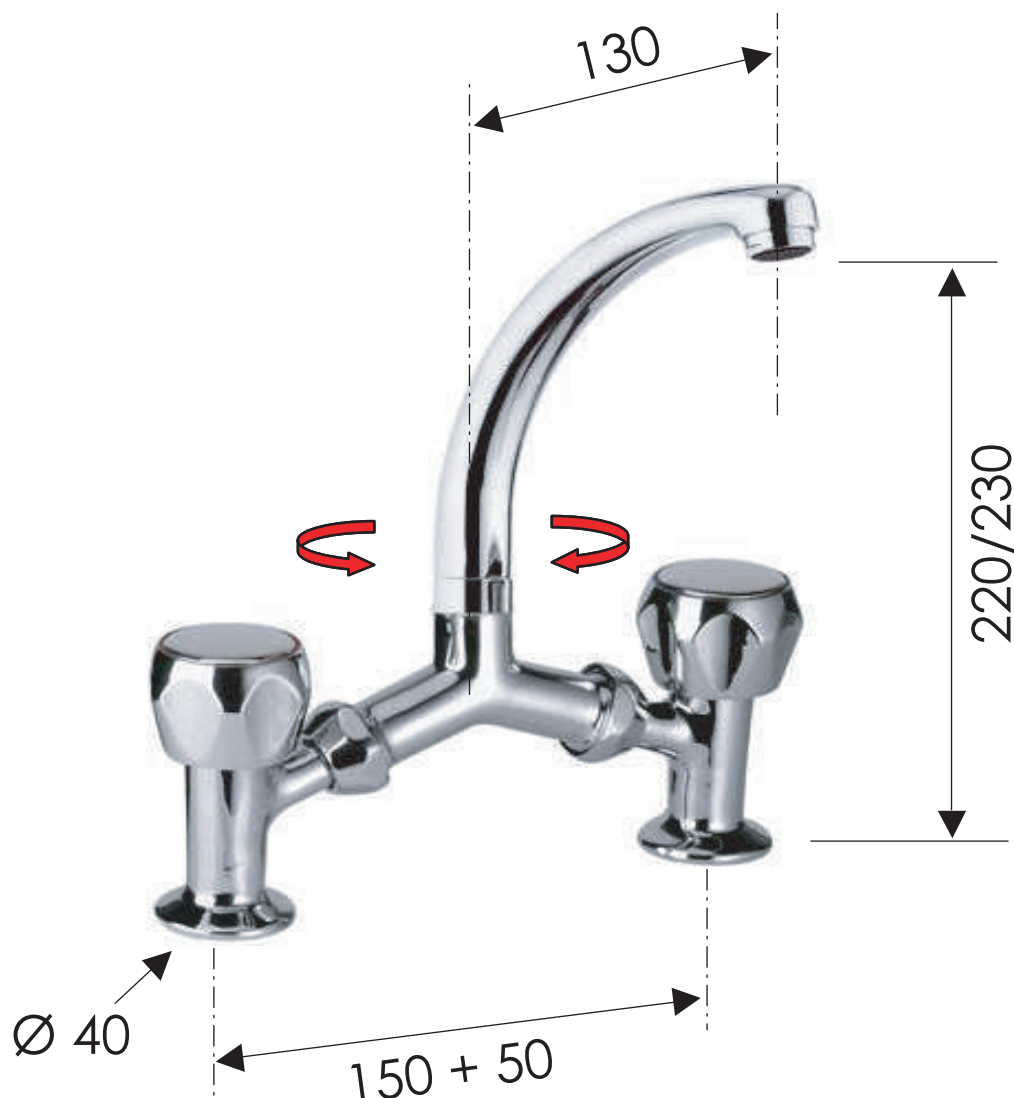

REMER

RUBINETTERIE

SCHEDA TECNICA

TECHNICAL FEATURES

ART. COD.

14CEX

MATERIALI / MATERIALS

OTTONE CROMATO / CHROME PLATED BRASS