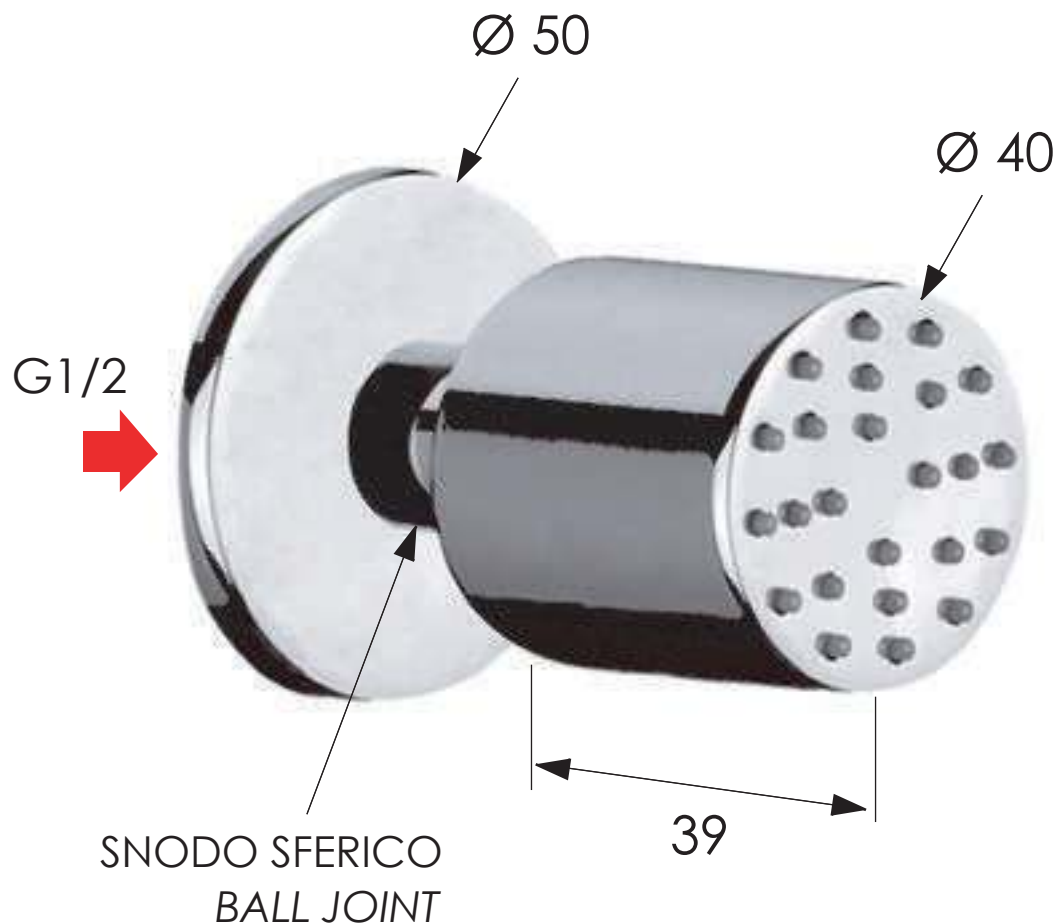

# REMER

RUBINETTERIE

SCHEDA TECNICA

TECHNICAL FEATURES

ART. COD.

**N34JET**

## MATERIALI / MATERIALS

OTTONE / BRASS CW614N