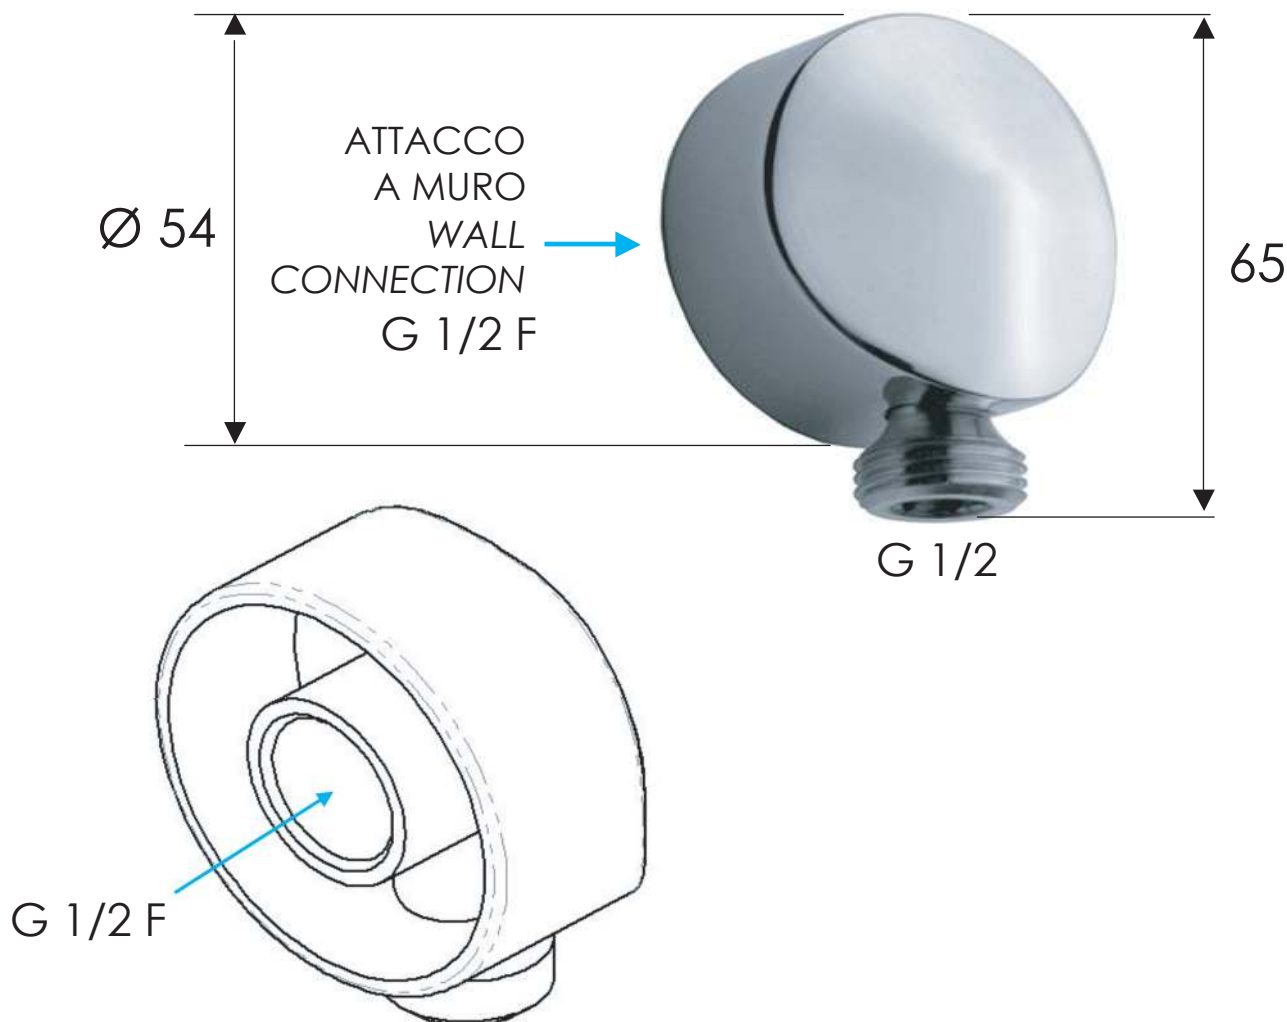

REMER

RUBINETTERIE

SCHEDA TECNICA

TECHNICAL FEATURES

ART. COD.

309L

MATERIALI / MATERIALS

OTTONE CROMATO / CHROME PLATED BRASS