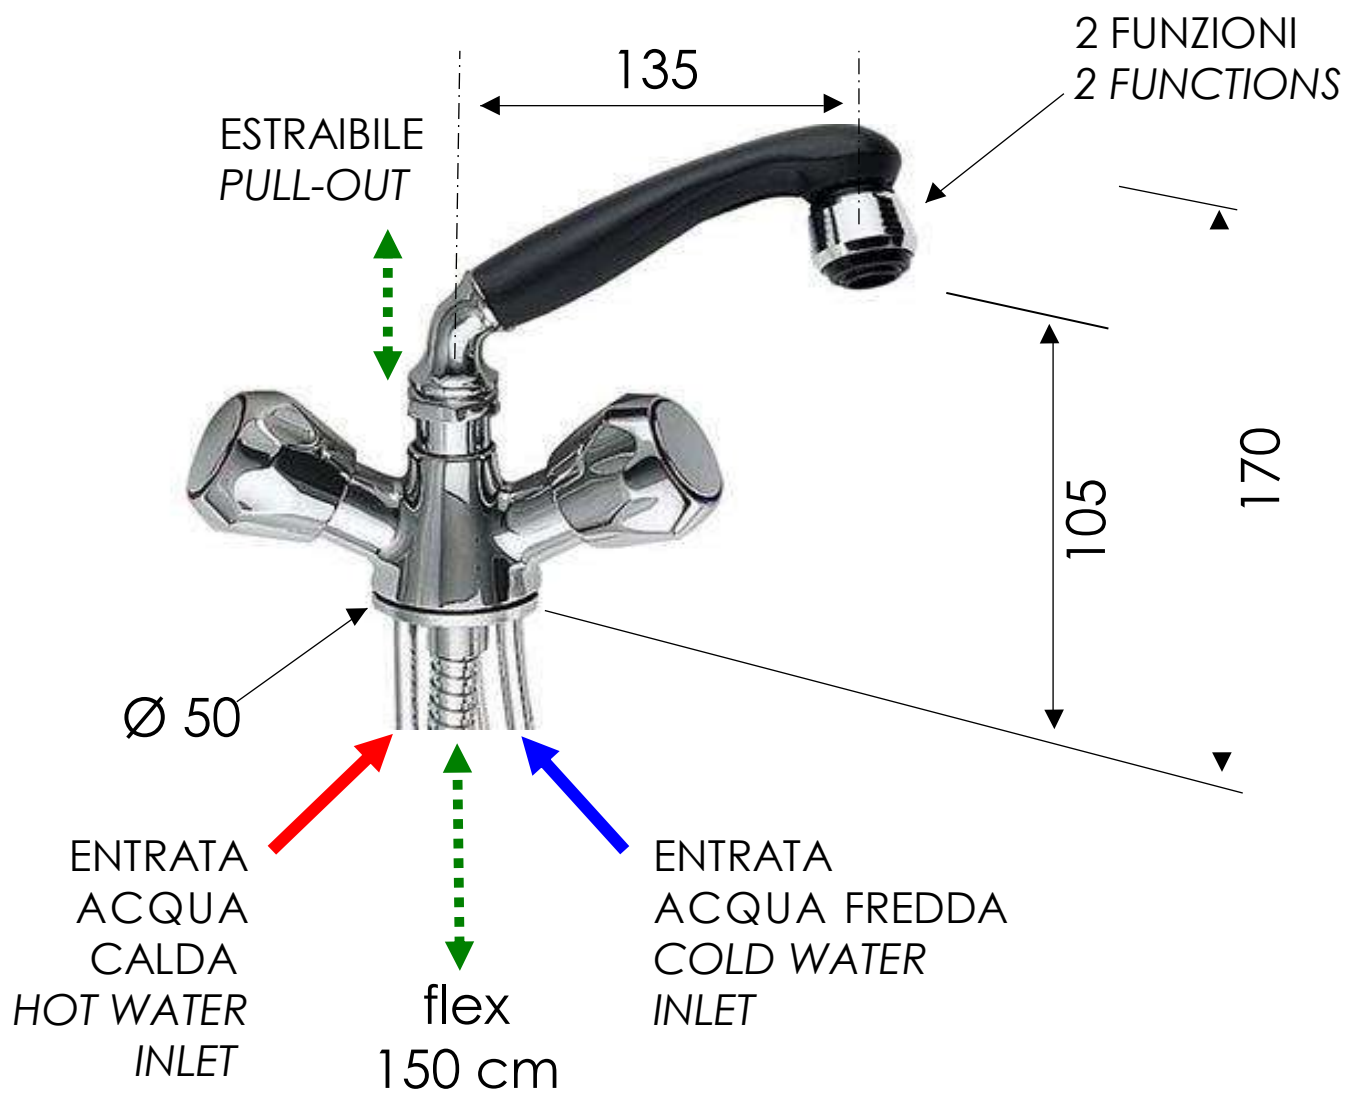

REMER

RUBINETTERIE

SCHEDA TECNICA

TECHNICAL FEATURES

ART. COD.

47EX

MATERIALI / MATERIALS

OTTONE CROMATO / CHROME PLATED BRASS
ABS