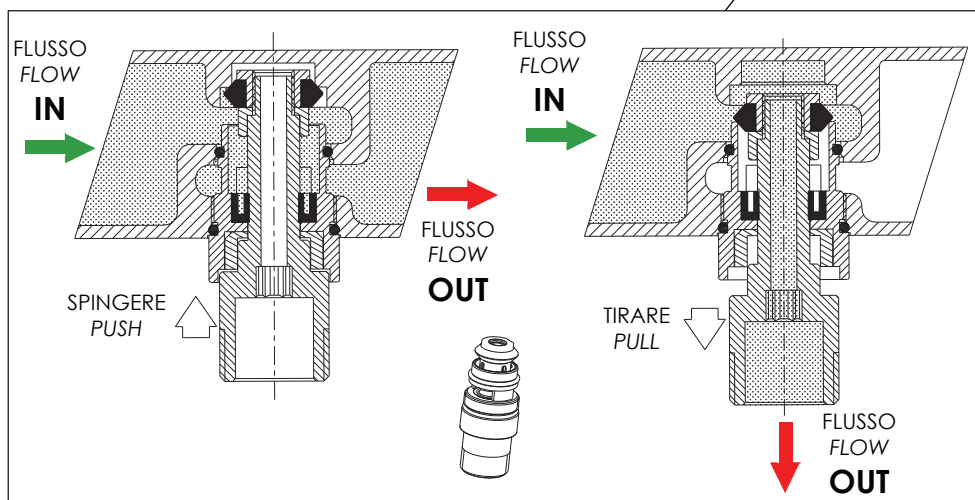

DANIEL
RUBINETTERIE

MILANO

SCHEDA TECNICA TECHNICAL FEATURES

ART. COD.

TK610

DEVIATORE
DIVERTER

MATERIALI / MATERIALS

OTTONE CROMATO / CHROME PLATED BRASS