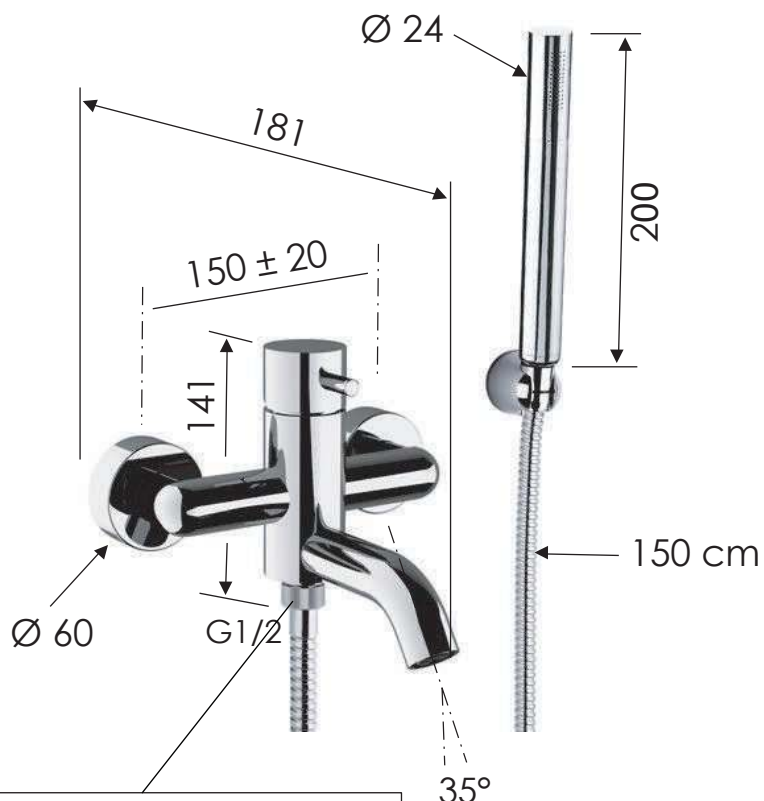

DANIEL
RUBINETTERIE

MILANO

SCHEDA TECNICA TECHNICAL FEATURES

ART. COD.

TK610

DEVIATORE
DIVERTER

MATERIALI / MATERIALS

OTTONE CROMATO / CHROME PLATED BRASS