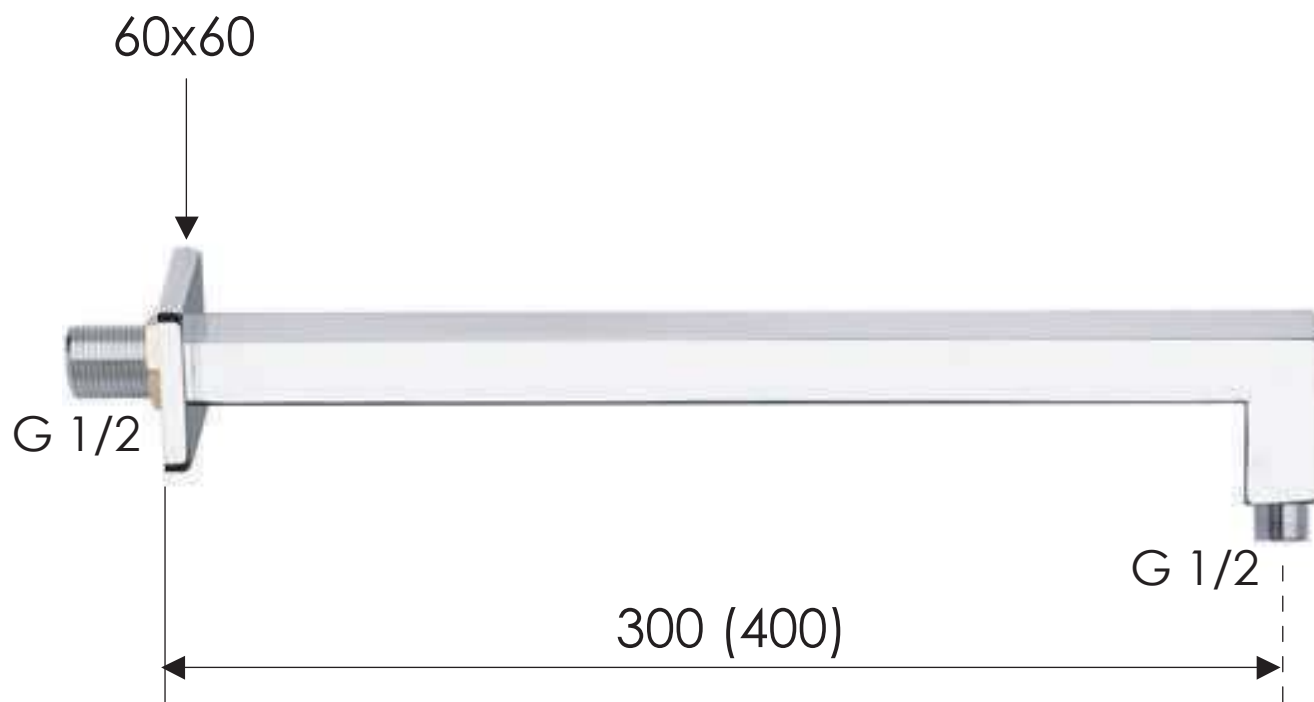

REMER

RUBINETTERIE

SCHEDA TECNICA

ART. COD.

TECHNICAL FEATURES

348S

MATERIALI / MATERIALS

OTTONE CROMATO / CHROME PLATED BRASS