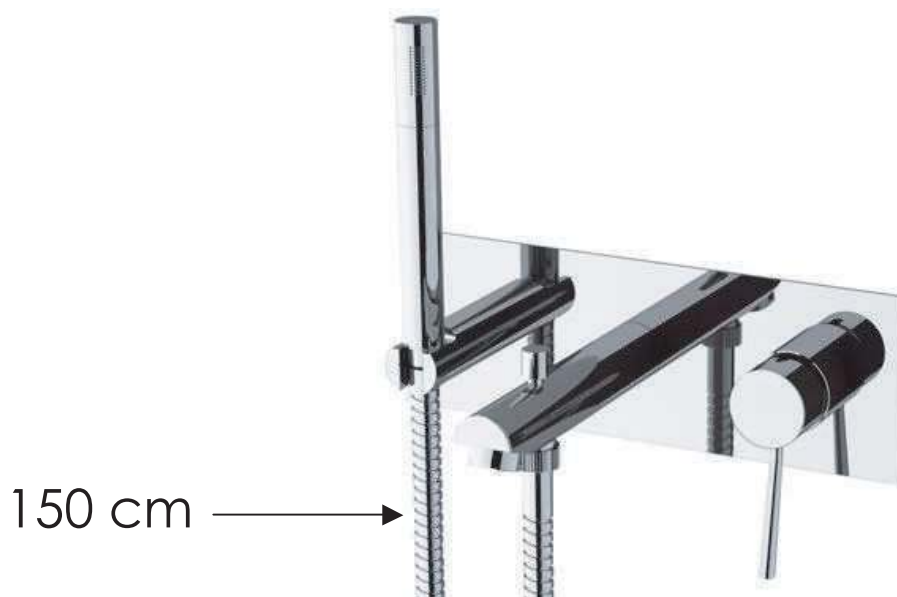

REMER

RUBINETTERIE

SCHEDA TECNICA

TECHNICAL FEATURES

ART. COD.

N04

MATERIALI / MATERIALS

OTTONE CROMATO / CHROME PLATED BRASS