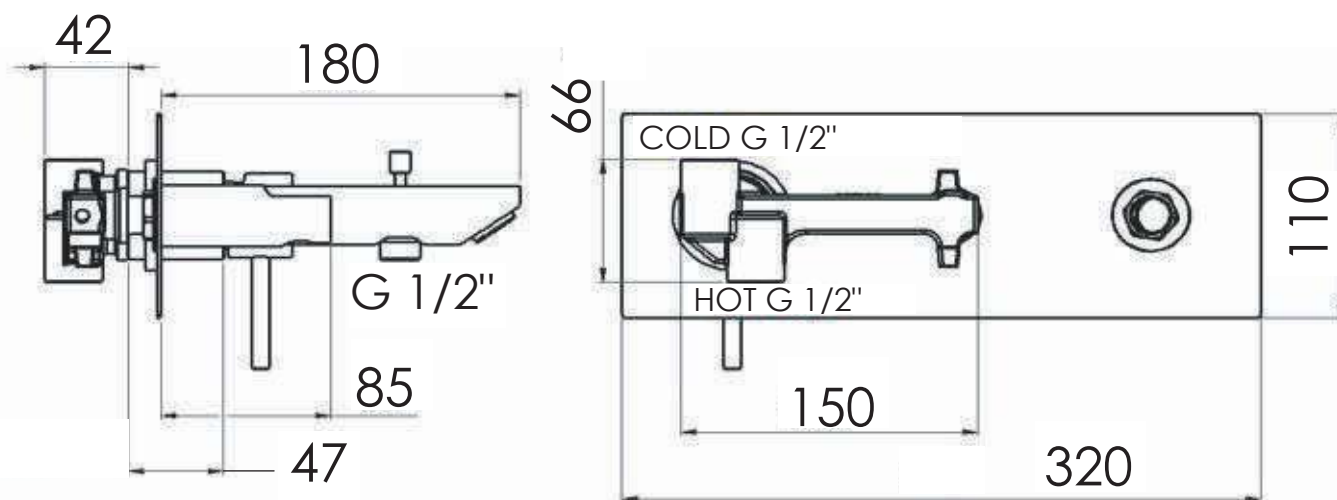

REMER

RUBINETTERIE

SCHEDA TECNICA

TECHNICAL FEATURES

ART. COD.

N04

MATERIALI / MATERIALS

OTTONE CROMATO / CHROME PLATED BRASS