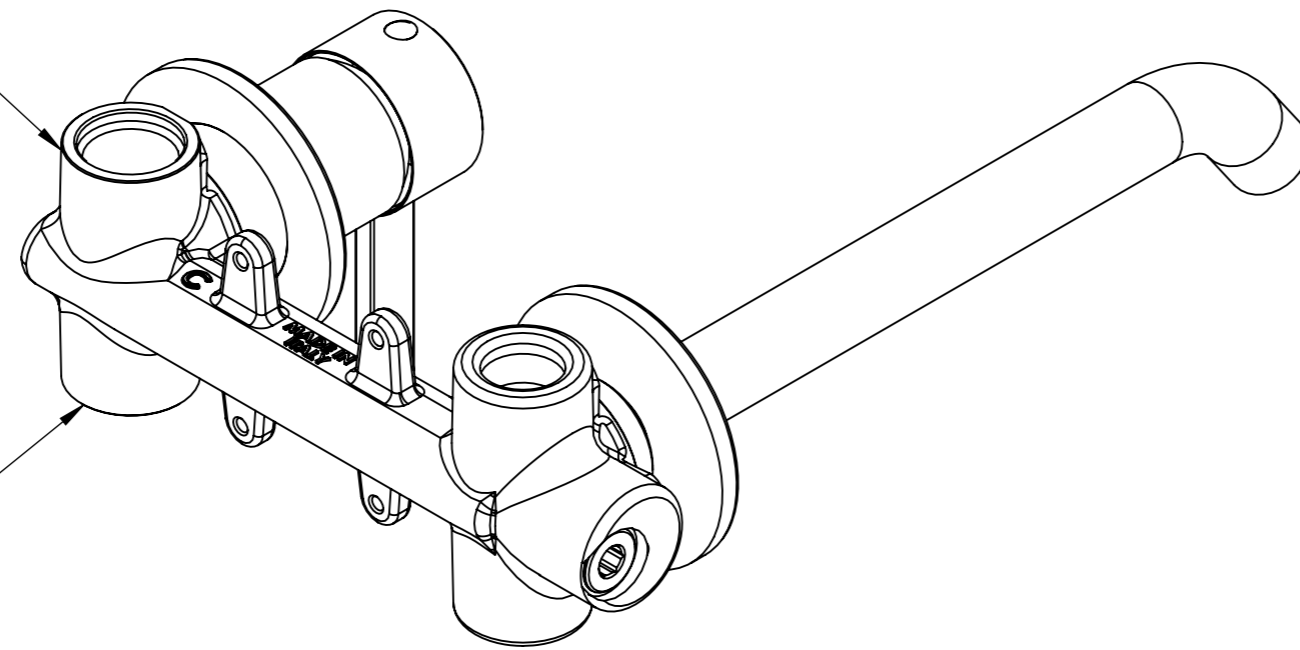

Descrizione: Miscelatore monocomando da incasso

Description: Single lever built-in mixer

Min 26mm
Max 50mm

ENTRATA ACQUA FREDDA G1/2"
COLD WATER INLET G1/2"

ENTRATA ACQUA CALDA G1/2"
HOT WATER INLET G1/2"

Ricambi/ Spare parts

Cartuccia/ Cartridge:	X52125
Aeratore/ Aerator:	83F165SGPM12