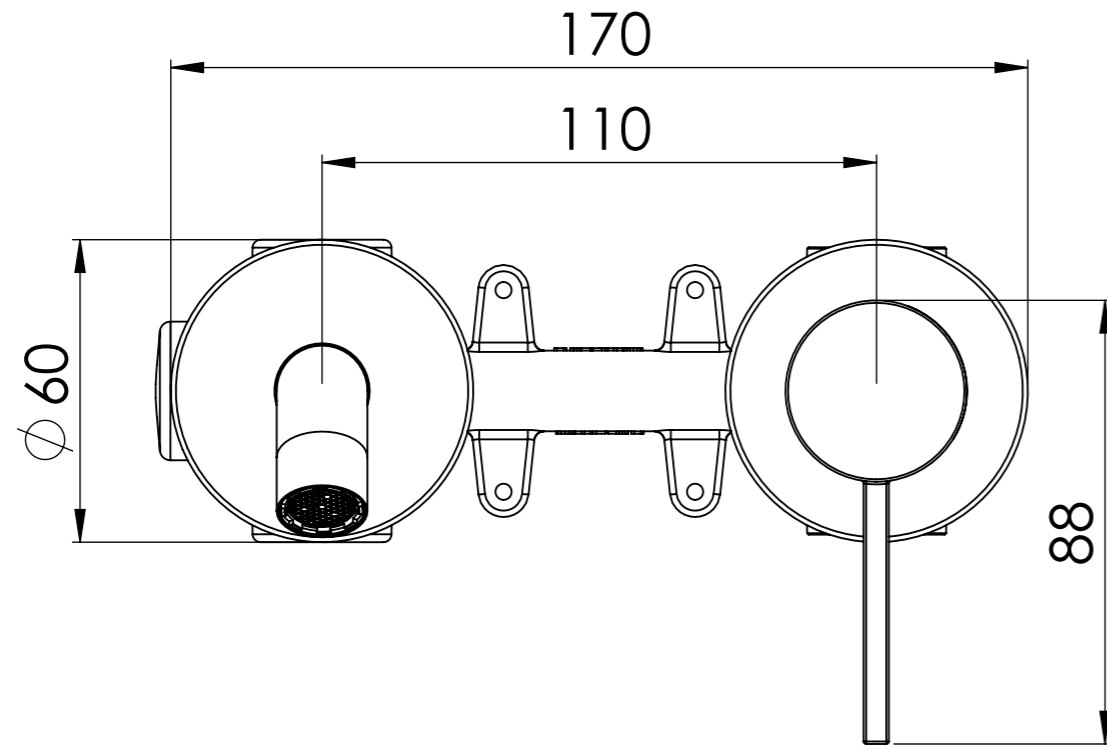

Descrizione: Miscelatore monocomando da incasso

Description: Single lever built-in mixer

Min 26mm
Max 50mm

ENTRATA ACQUA FREDDA G1/2"
COLD WATER INLET G1/2"

ENTRATA ACQUA CALDA G1/2"
HOT WATER INLET G1/2"

Ricambi/ Spare parts

Cartuccia/ Cartridge:	X52125
Aeratore/ Aerator:	83F165SGPM12