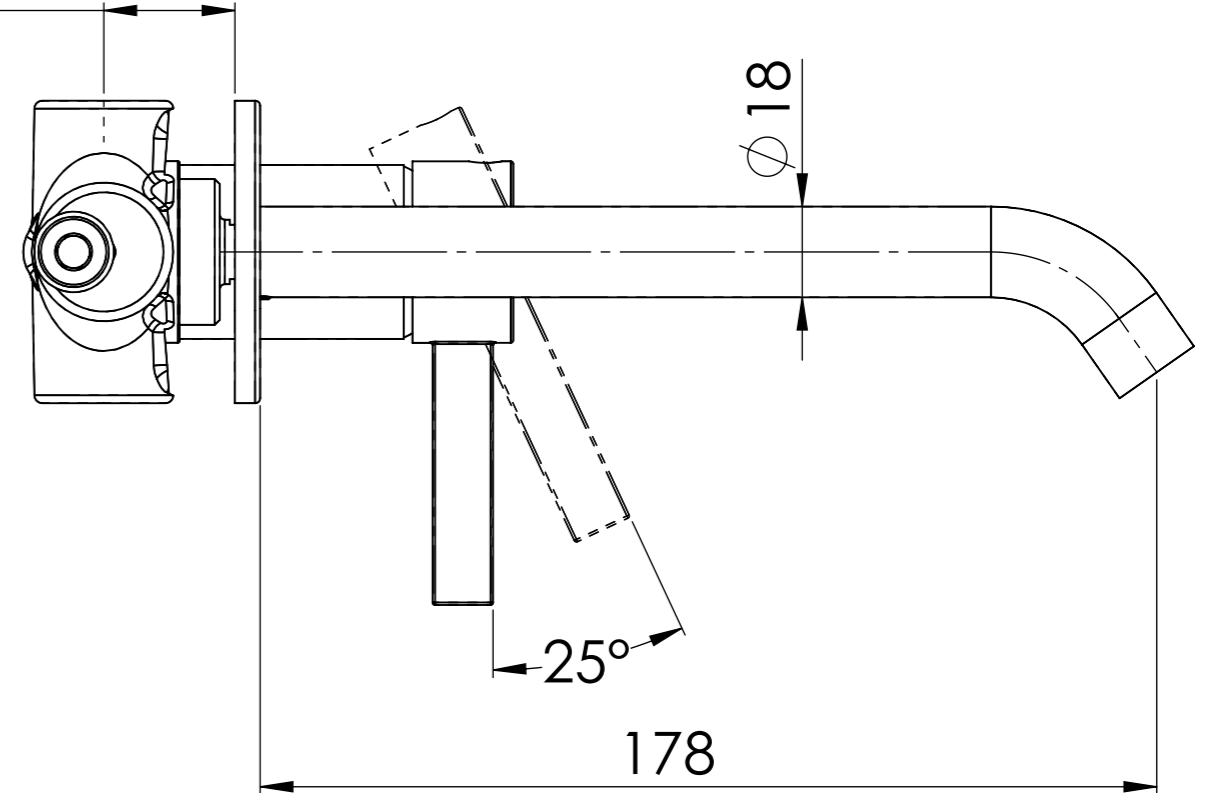

Descrizione: Miscelatore monocomando da incasso

Description: Single lever built-in mixer

Min 26mm
Max 50mm

ENTRATA ACQUA FREDDA G1/2"
COLD WATER INLET G1/2"

ENTRATA ACQUA CALDA G1/2"
HOT WATER INLET G1/2"

Ricambi/ Spare parts

Cartuccia/ Cartridge:	X52125
Aeratore/ Aerator:	83F165SGPM12