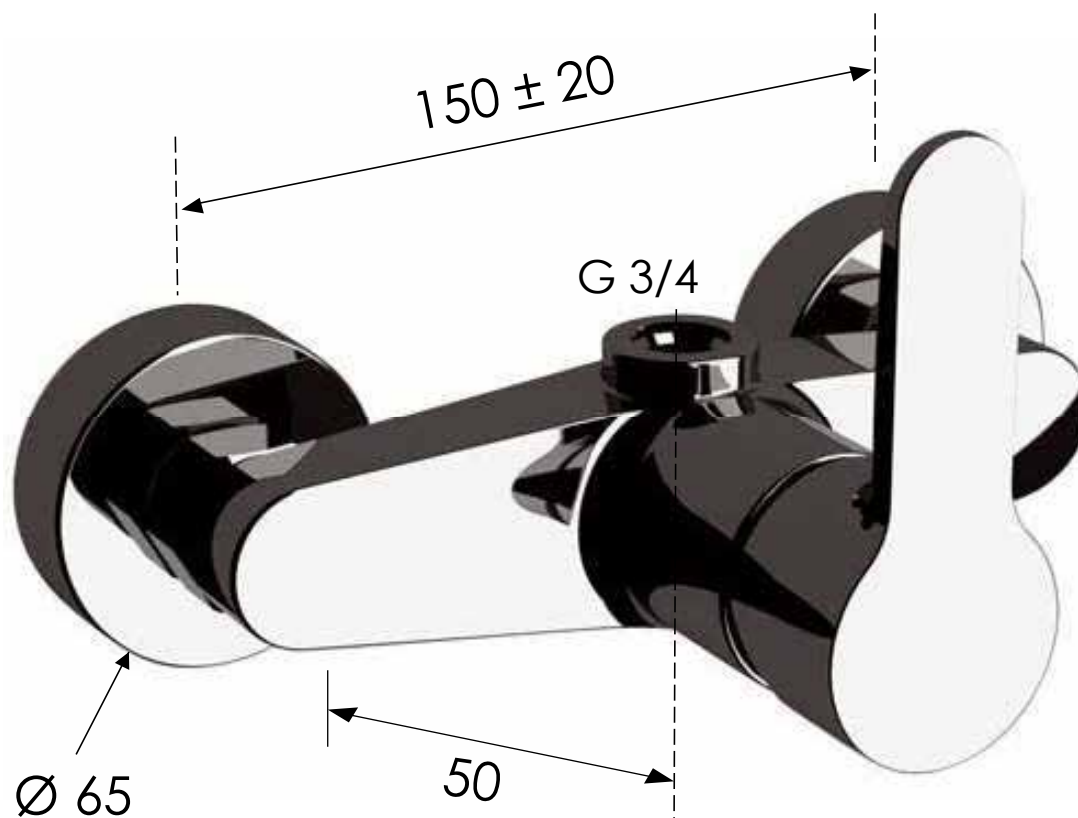

REMER

RUBINETTERIE

SCHEDA TECNICA

ART. COD.

TECHNICAL FEATURES

W35

MATERIALI / MATERIALS

OTTONE CROMATO / CHROME PLATED BRASS