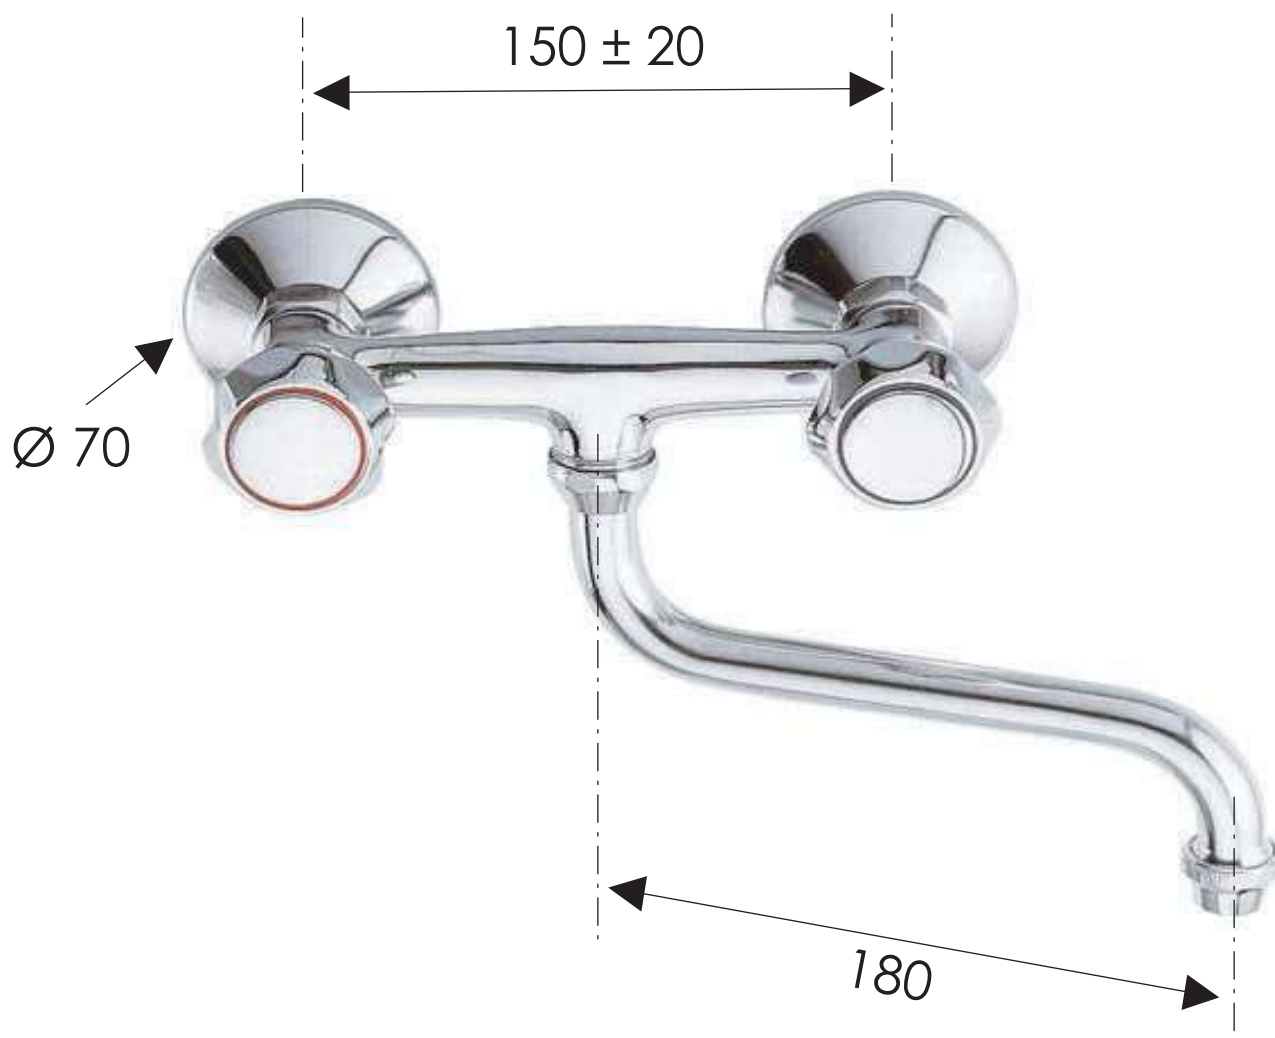

REMER

RUBINETTERIE

SCHEDA TECNICA

ART. COD.

TECHNICAL FEATURES

41EX

MATERIALI / MATERIALS

OTTONE CROMATO / CHROME PLATED BRASS