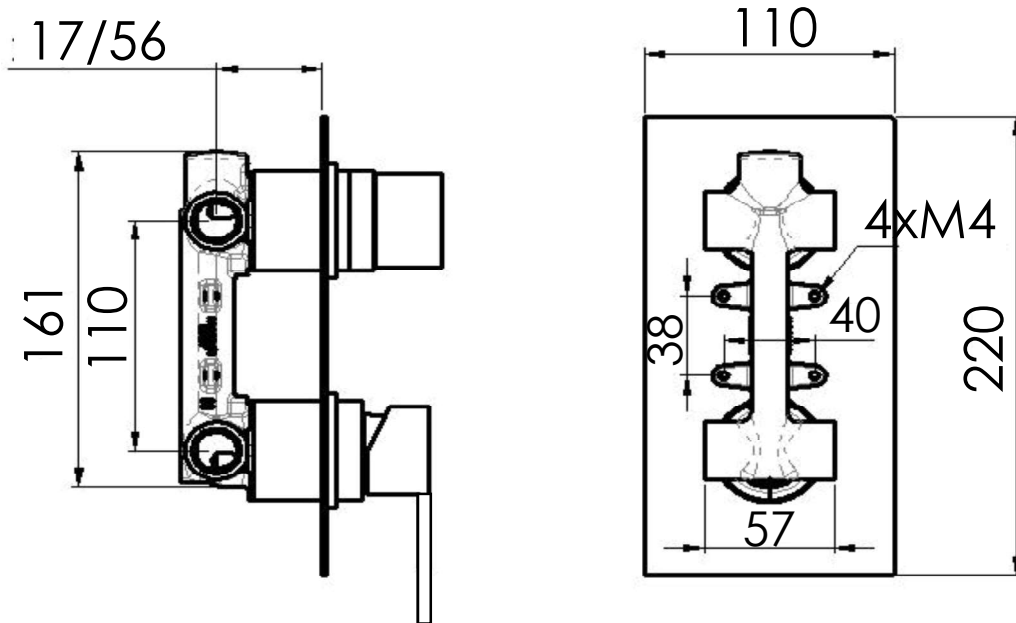

# REMER

RUBINETTERIE

SCHEDA TECNICA

TECHNICAL FEATURES

ART. COD.

**Q92**

**MATERIALI / MATERIALS**

OTTONE CROMATO / CHROME PLATED BRASS