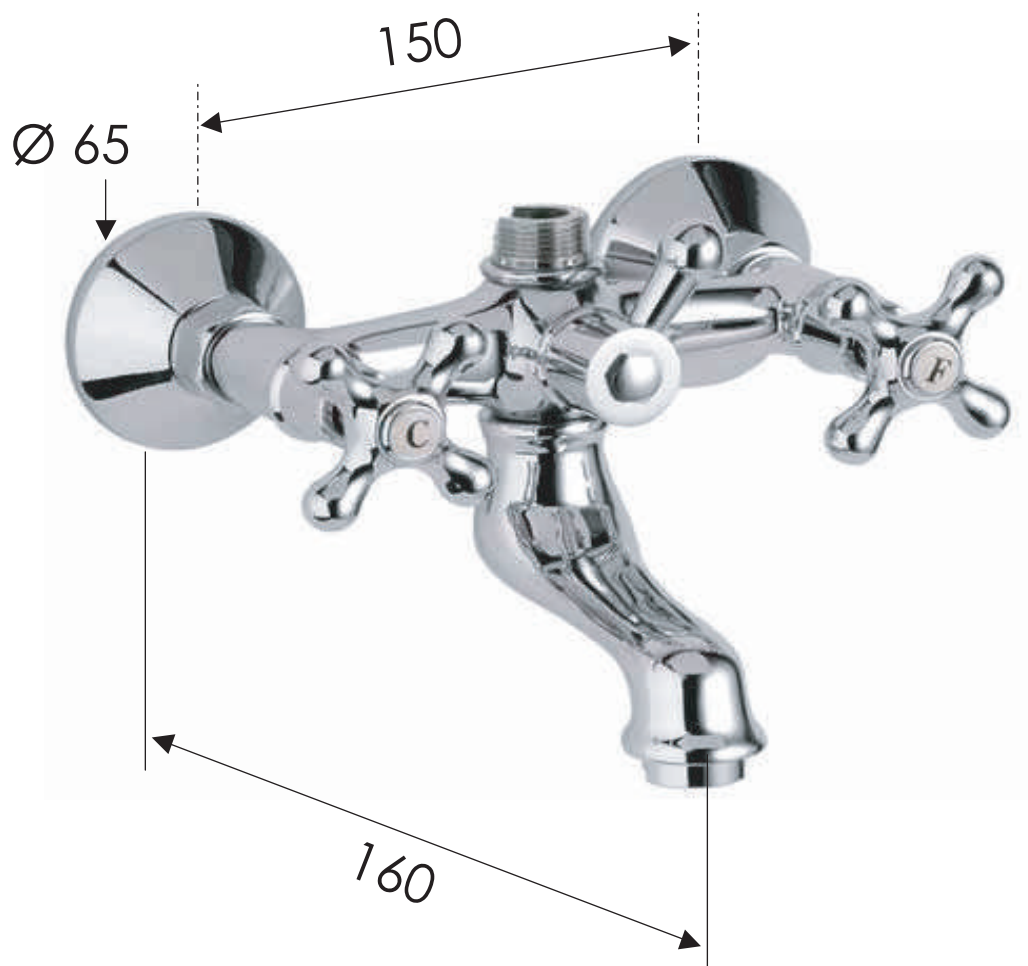

# REMER

RUBINETTERIE

SCHEDA TECNICA

TECHNICAL FEATURES

ART. COD.

**07LI**

## MATERIALI / MATERIALS

OTTONE CROMATO / CHROME PLATED BRASS