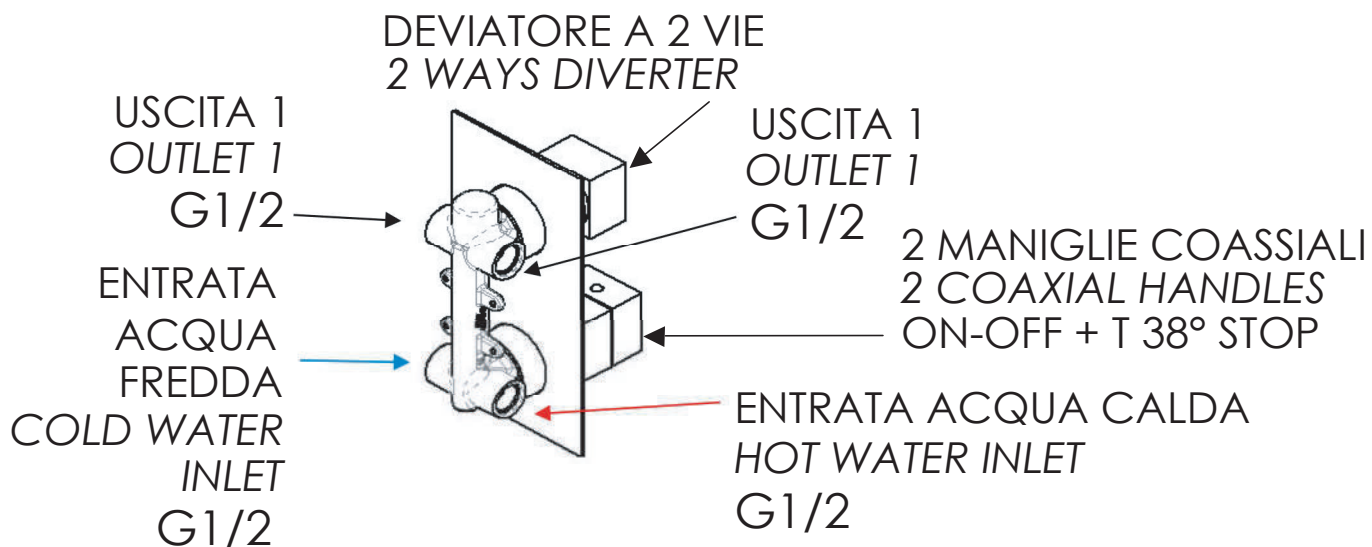

# REMER

RUBINETTERIE

SCHEDA TECNICA

TECHNICAL FEATURES

ART. COD.

QT09

## MATERIALI / MATERIALS

OTTONE CROMATO / CHROME PLATED BRASS