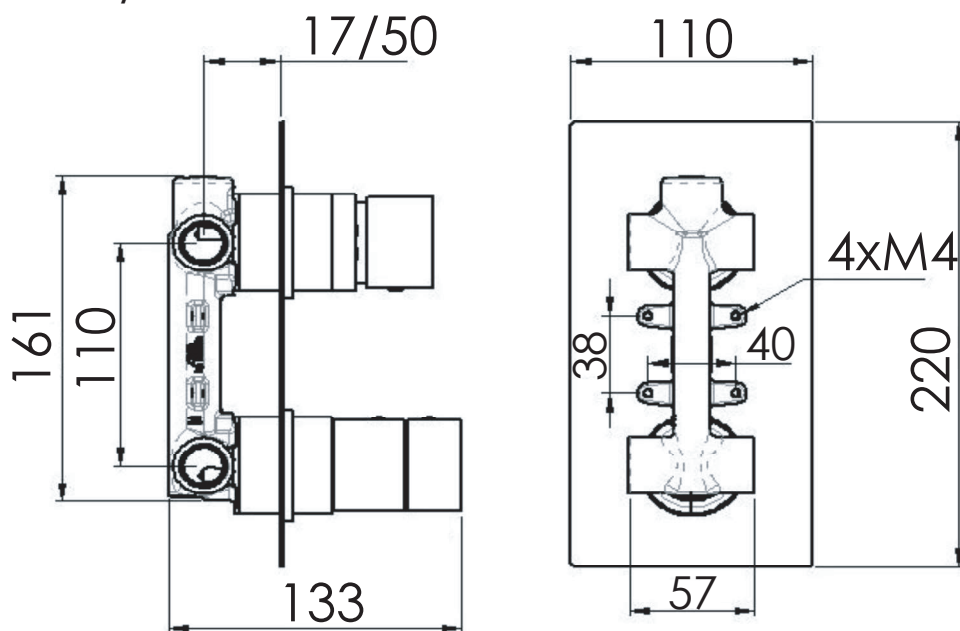

# REMER

RUBINETTERIE

SCHEDA TECNICA

TECHNICAL FEATURES

ART. COD.

QT09