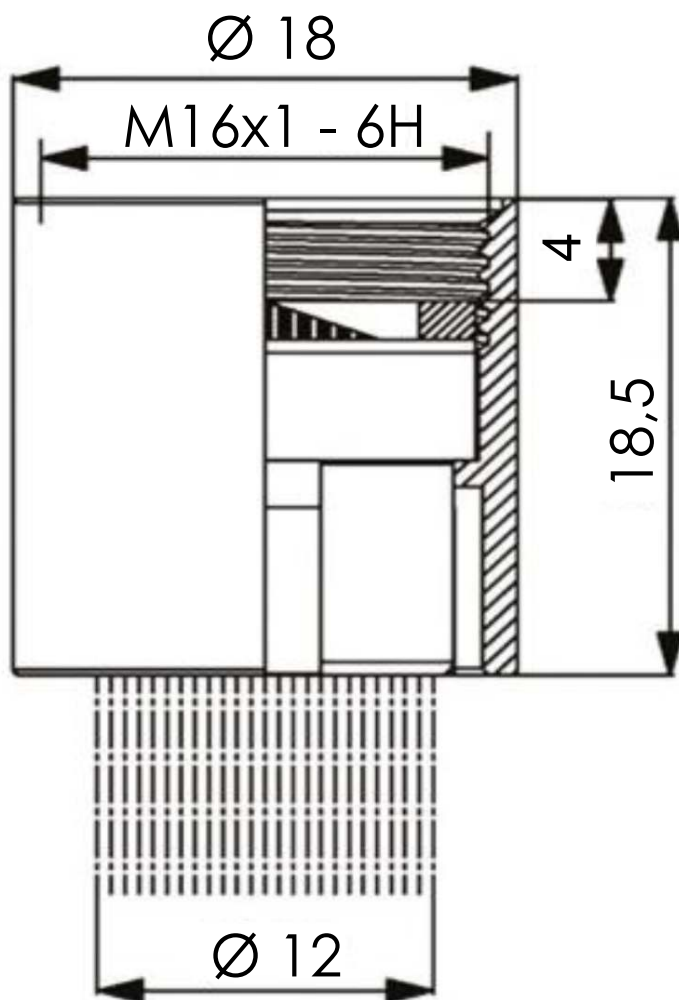

REMER

RUBINETTERIE

SCHEDA TECNICA

TECHNICAL FEATURES

ART. COD.

83F16

MATERIALI / MATERIALS

OTTONE CROMATO / CHROME PLATED BRASS