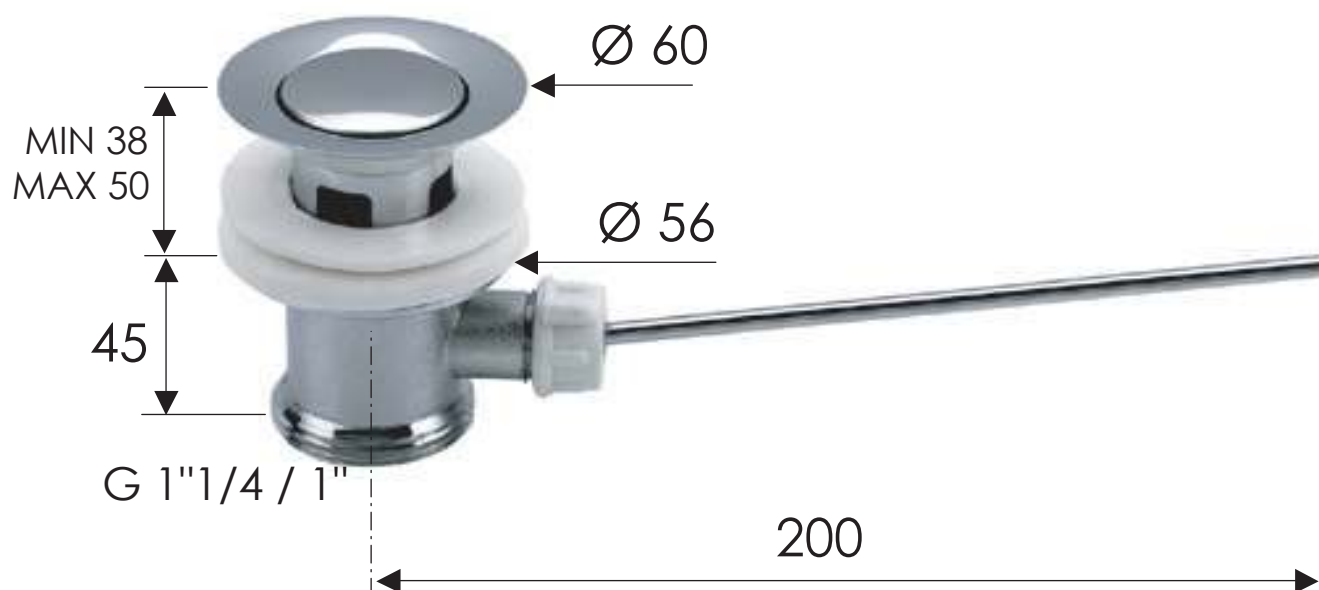

# REMER

RUBINETTERIE

SCHEDA TECNICA

TECHNICAL FEATURES

ART. COD.

**95**

## MATERIALI / MATERIALS

OTTONE CROMATO / CHROME PLATED BRASS