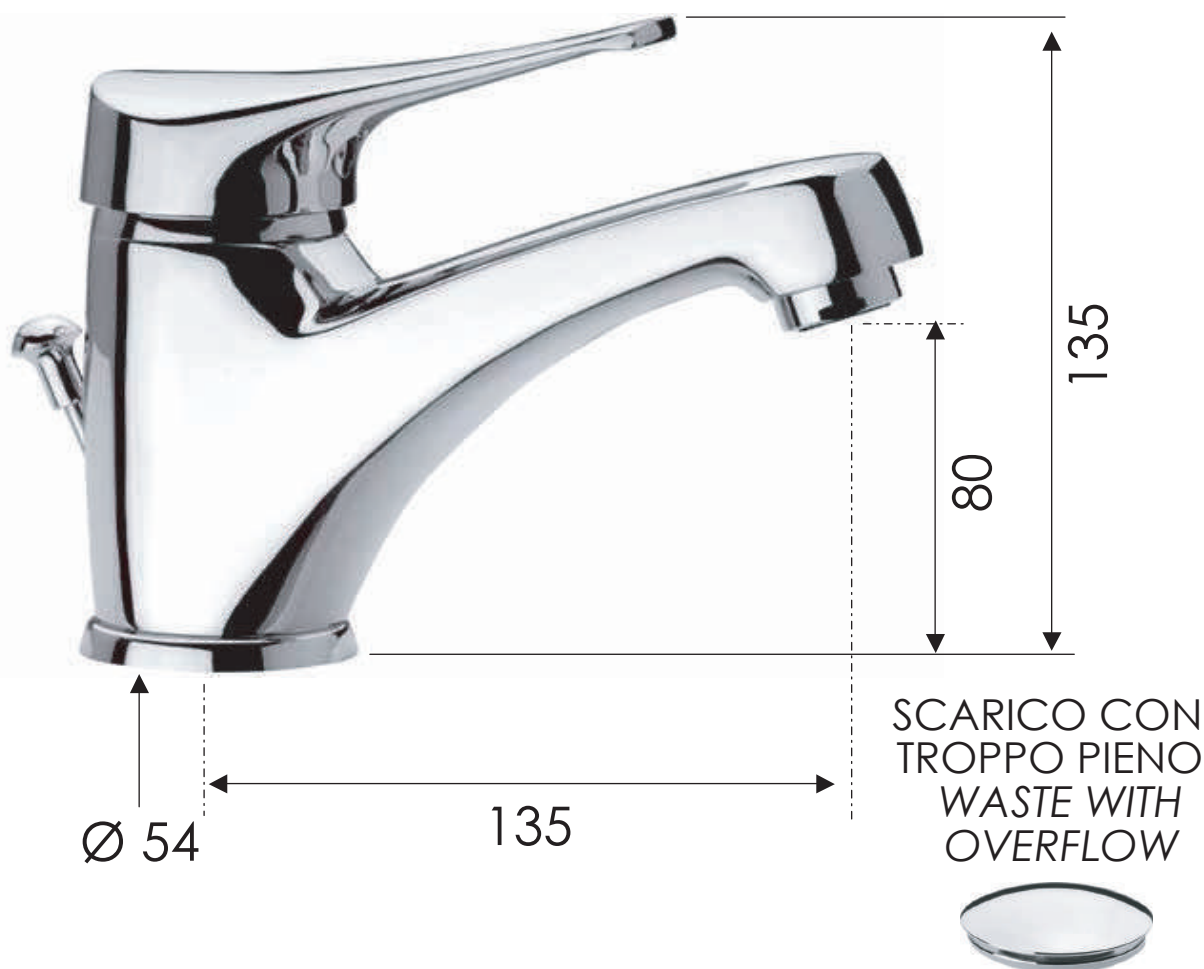

REMER

RUBINETTERIE

SCHEDA TECNICA

TECHNICAL FEATURES

ART. COD.

G104

MATERIALI / MATERIALS

OTTONE CROMATO / CHROME PLATED BRASS