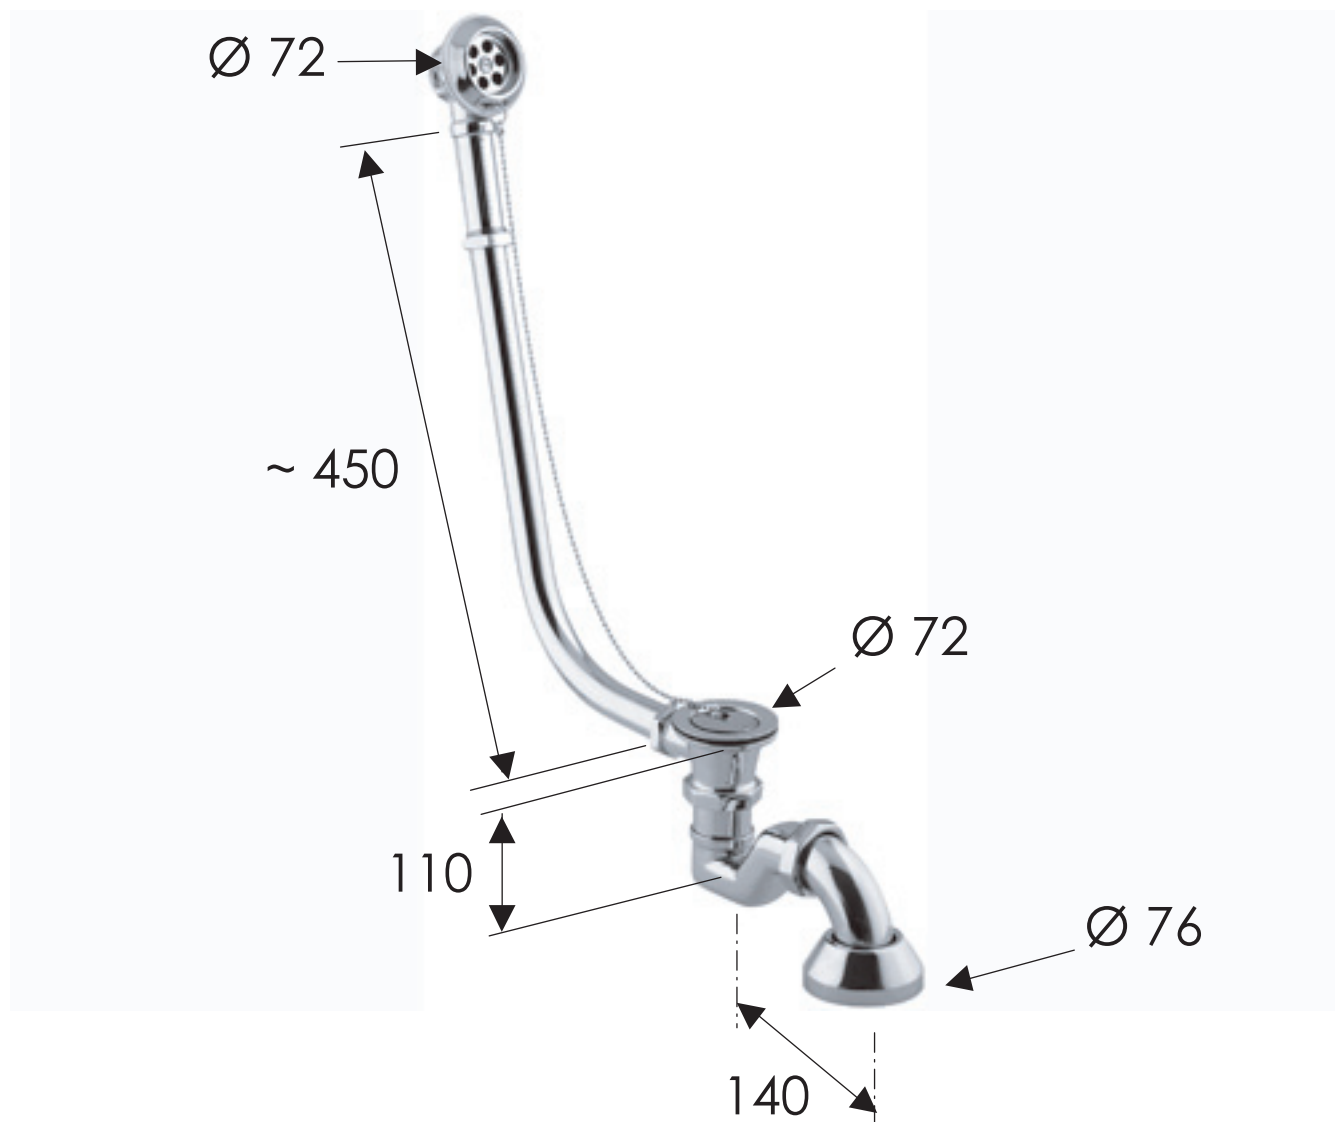

REMER

RUBINETTERIE

SCHEDA TECNICA

TECHNICAL FEATURES

ART. COD.

96LIT

MATERIALI / MATERIALS

OTTONE CROMATO / CHROME PLATED BRASS