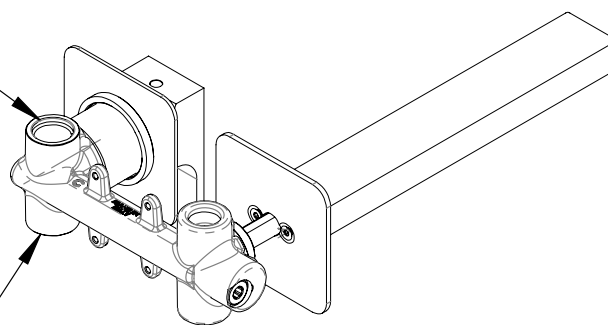

Miscelatore monocomando a incasso per lavabo, in ottone.
Lunghezza bocca 23 cm.

Built-in basin single-lever mixer with horizontal wall flange in chrome plated brass. Spout length 23 cm.

SCHEDA TECNICA - TECHNICAL FEATURES

ACQUA FREDDA
COLD WATER
G1/2

ACQUA CALDA
HOT WATER
G1/2

CARATTERISTICHE - FEATURES

Disponibile in Finitura
Available in Finishing

Perfect Tune
Perfect Tune

COMPONENTI - COMPONENTS

Cartuccia R52
Cartridge R52