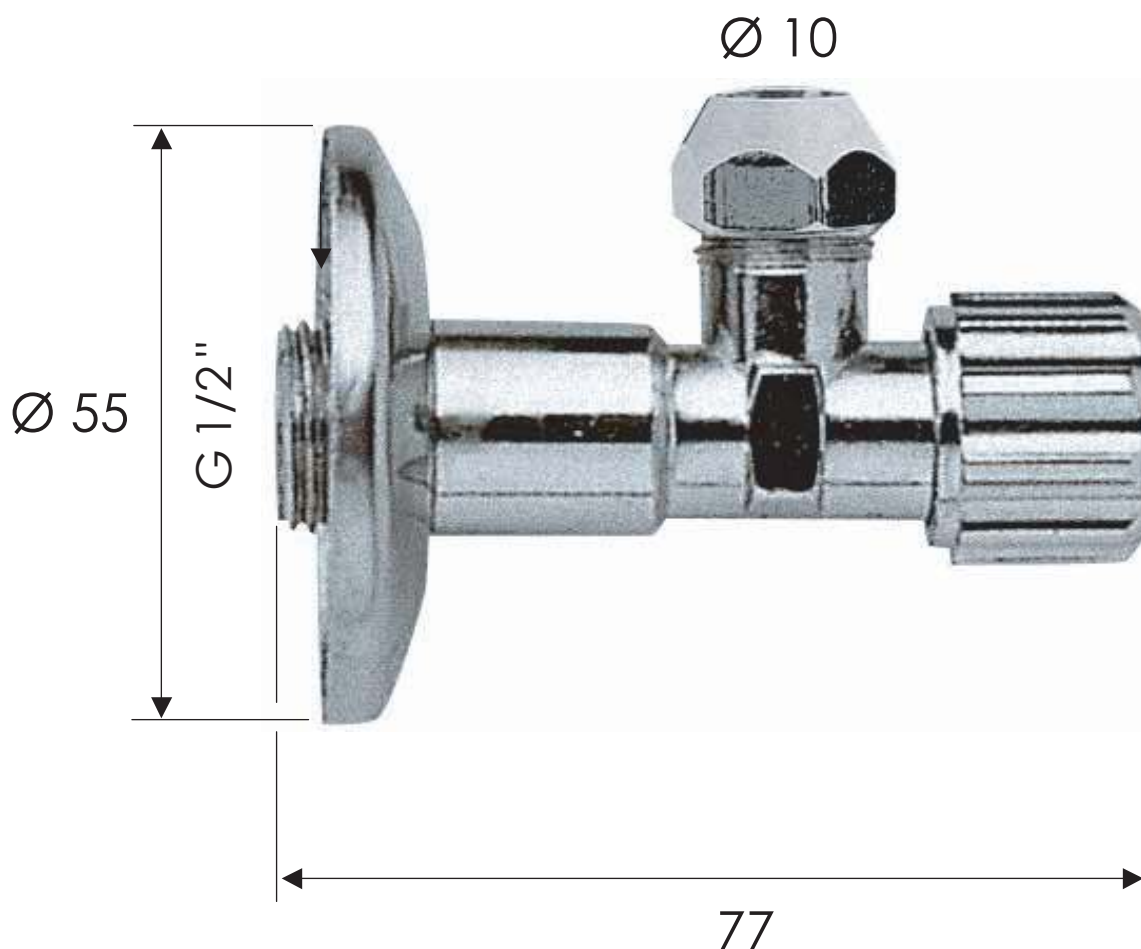

# REMER

RUBINETTERIE

SCHEDA TECNICA

TECHNICAL FEATURES

ART. COD.

**1171210**

## MATERIALI / MATERIALS

OTTONE CROMATO / CHROME PLATED BRASS