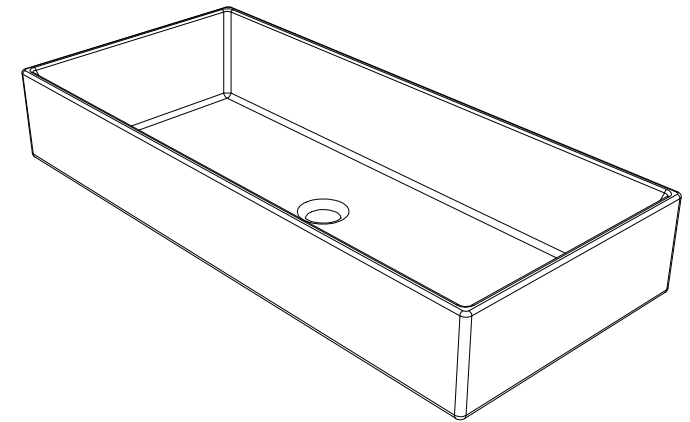

Lavabo in crystal-tech cm 80
washbasin in crystal-tech cm 80

FRONT

LEFT

TOP

SECTION

Designation	
Lavabo in crystal-tech cm 80 washbasin in crystal-tech cm 80	
Scale 1:10	
cod. BXL80	<p>This drawing including the respected data may neither be duplicated nor modified nor altered without the consent of GSG Ceramic Design. The use of the data/technical drawings take place at users own risk and under exclusion of any liability of GSG Ceramic Design. The dimensions are not binding; products are subject to changes. Measurement shown may be subjected to small variations or are indicative.</p>