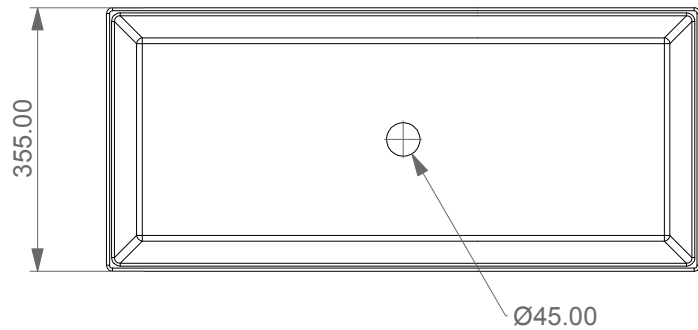

Lavabo in crystal-tech cm 80
washbasin in crystal-tech cm 80

FRONT

LEFT

TOP

SECTION

Designation	
Lavabo in crystal-tech cm 80 washbasin in crystal-tech cm 80	
Scale 1:10	
cod. BXL80	<p>This drawing including the respected data may neither be duplicated nor modified nor altered without the consent of GSG Ceramic Design. The use of the data/technical drawings take place at users own risk and under exclusion of any liability of GSG Ceramic Design. The dimensions are not binding; products are subject to changes. Measurement shown may be subjected to small variations or are indicative.</p>