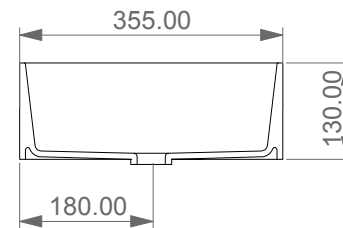

Lavabo in crystal-tech cm 80
washbasin in crystal-tech cm 80

FRONT

LEFT

TOP

SECTION

Designation	
Lavabo in crystal-tech cm 80 washbasin in crystal-tech cm 80	
Scale 1:10	
cod. BXL80	<p>This drawing including the respected data may neither be duplicated nor modified nor altered without the consent of GSG Ceramic Design. The use of the data/technical drawings take place at users own risk and under exclusion of any liability of GSG Ceramic Design. The dimensions are not binding; products are subject to changes. Measurement shown may be subjected to small variations or are indicative.</p>