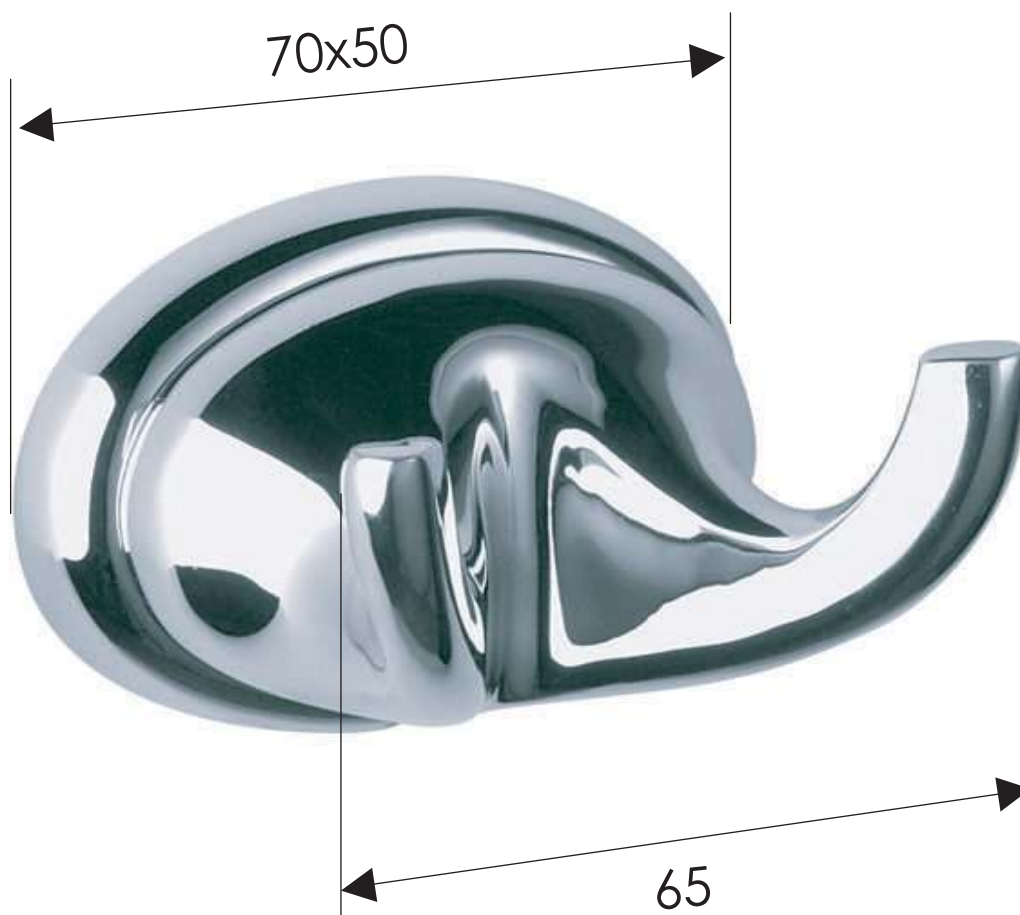

REMER

RUBINETTERIE

SCHEDA TECNICA

ART. COD.

TECHNICAL FEATURES

NV50

MATERIALI / MATERIALS

OTTONE CROMATO / CHROME PLATED BRASS