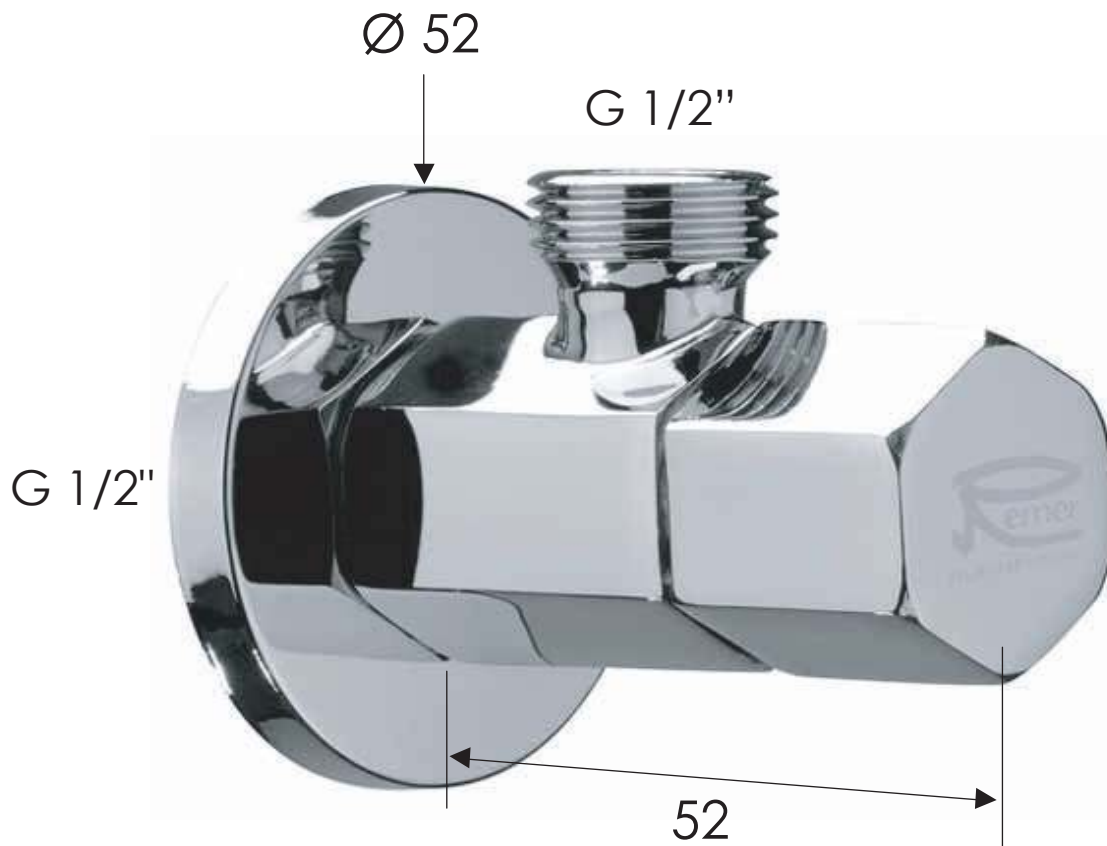

REMER

RUBINETTERIE

SCHEDA TECNICA

ART. COD.

TECHNICAL FEATURES

128E1212

MATERIALI / MATERIALS

OTTONE CROMATO / CHROME PLATED BRASS