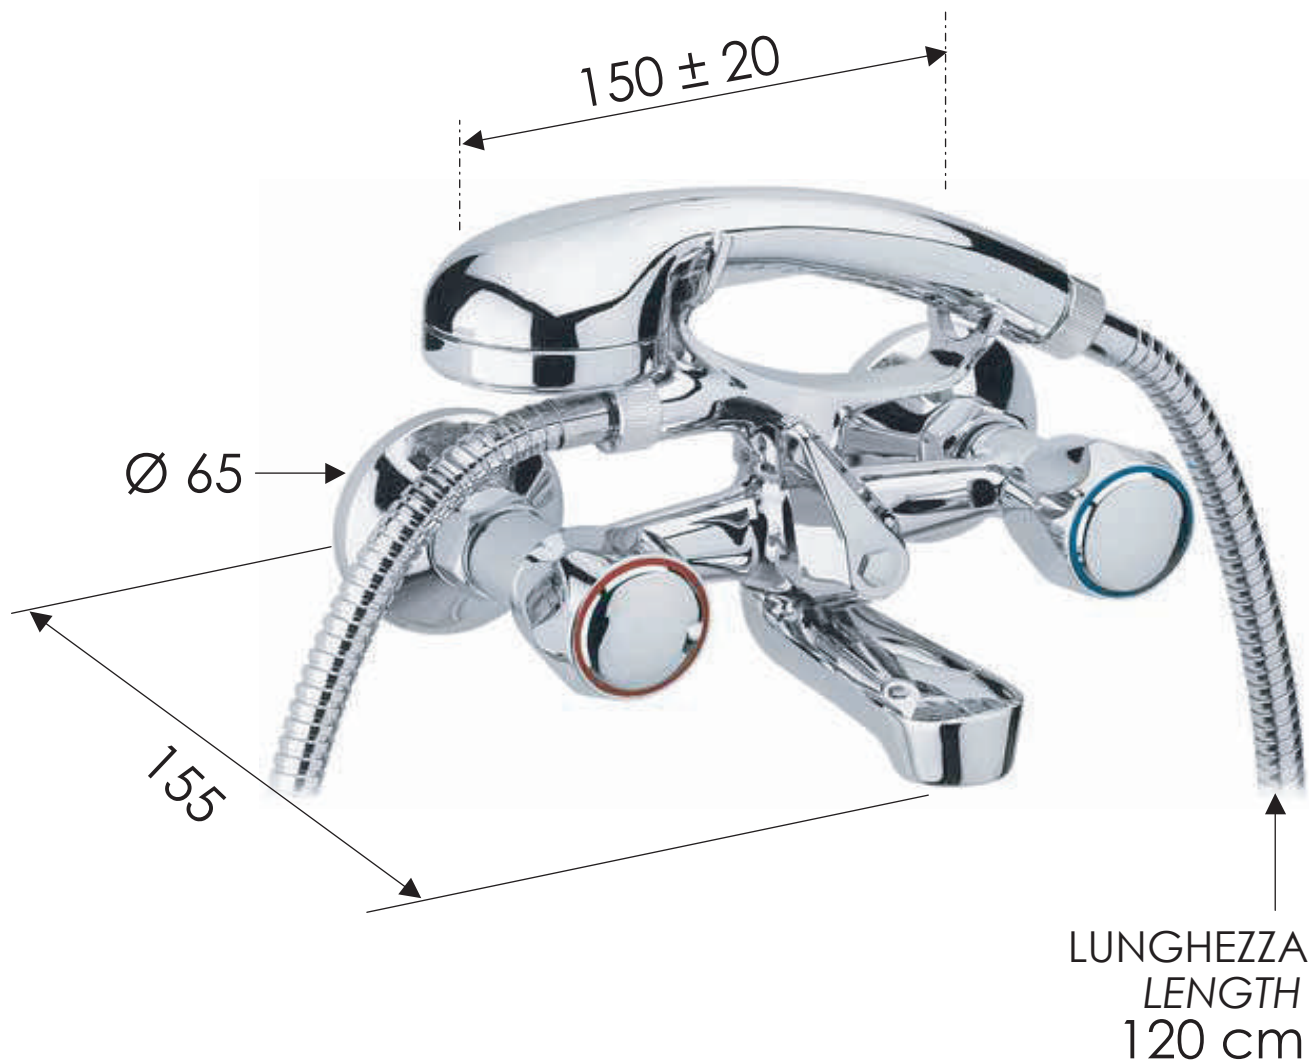

# REMER

RUBINETTERIE

SCHEDA TECNICA

TECHNICAL FEATURES

ART. COD.

**01Y**

## MATERIALI / MATERIALS

OTTONE CROMATO / CHROME PLATED BRASS