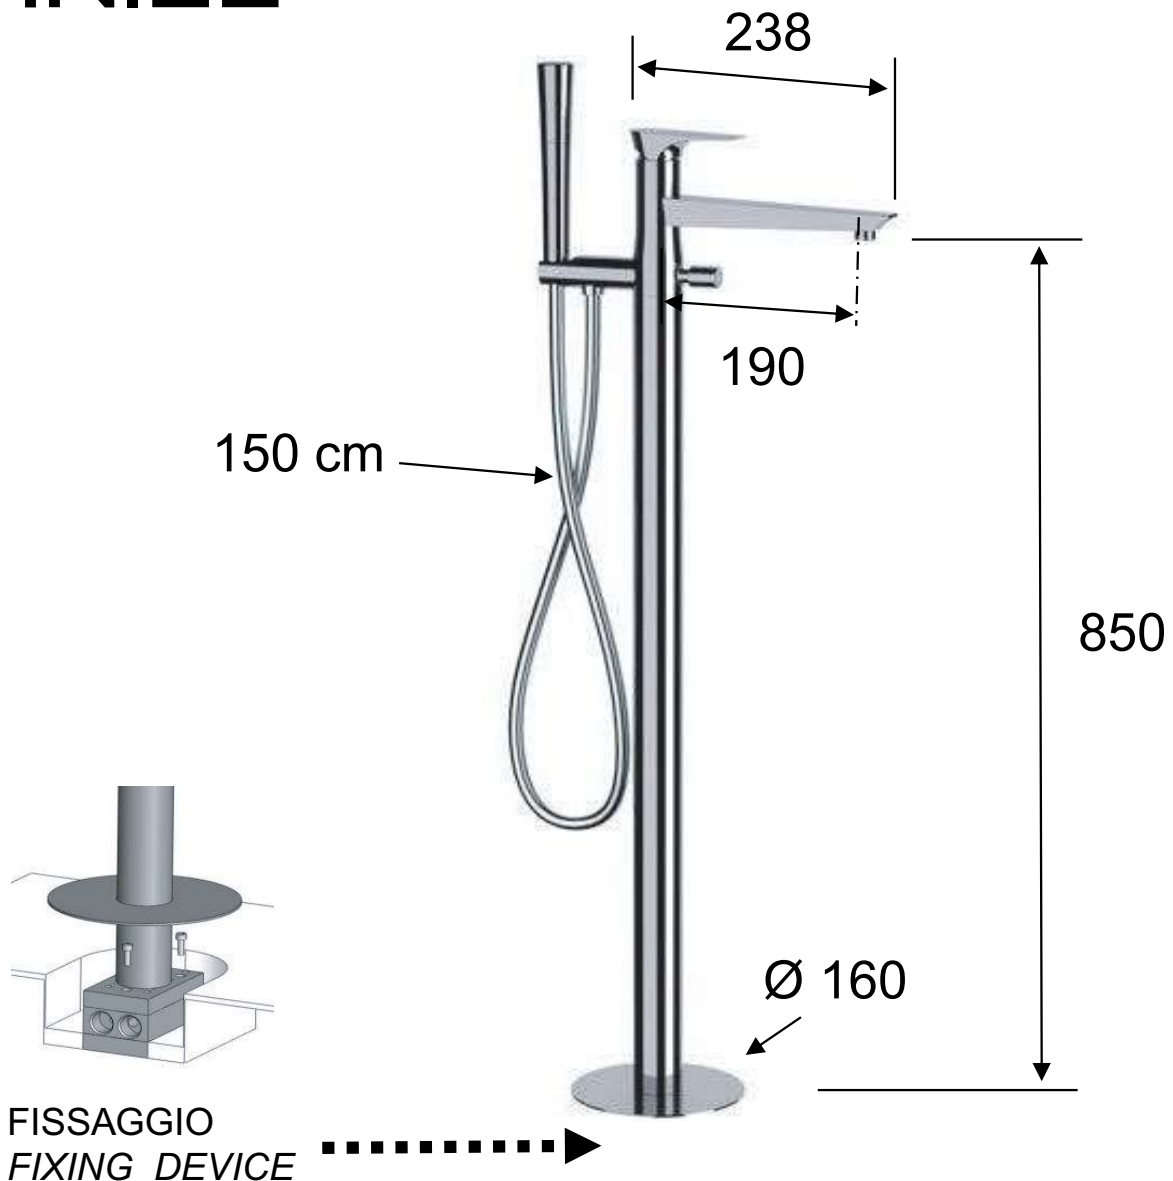

DANIEL

SCHEDA TECNICA TECHNICAL FEATURES

ART. COD.

DV678

MATERIALI / MATERIALS

OTTONE CROMATO / CHROME PLATED BRASS

CROMATURA / CHROME PLATING

UNI EN 248