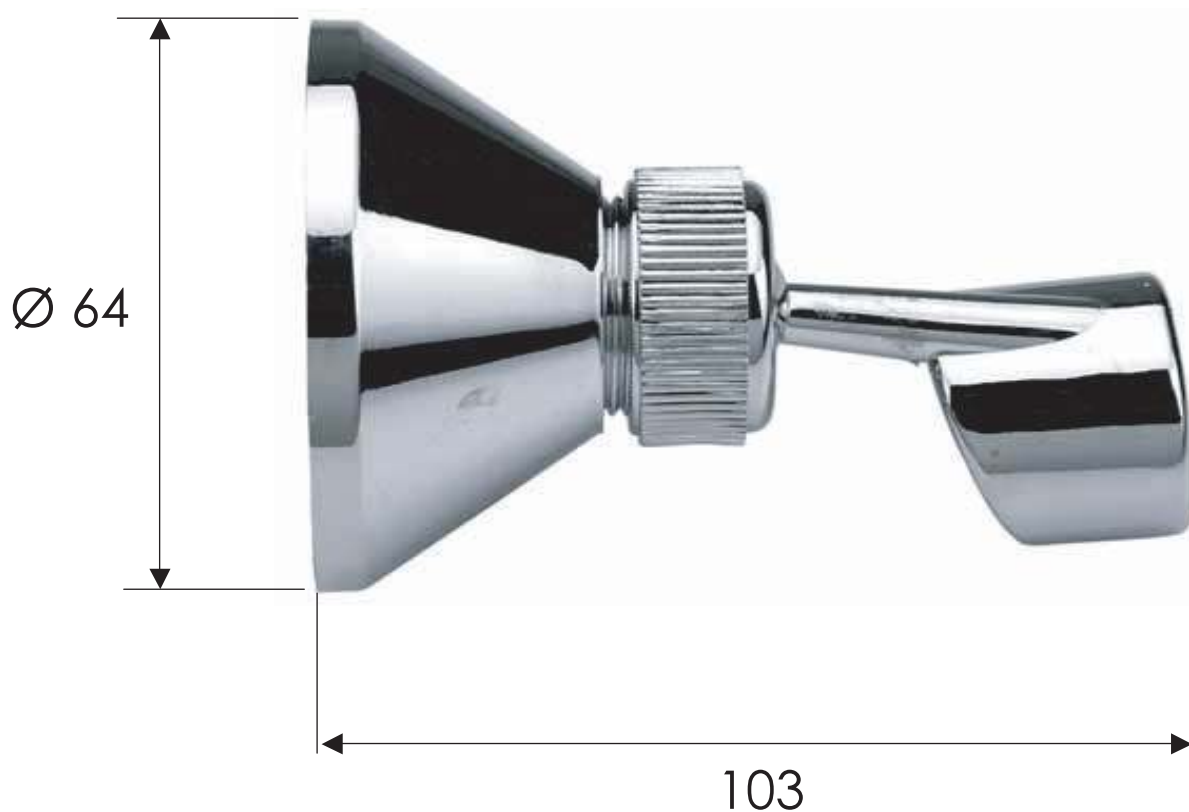

REMER

RUBINETTERIE

SCHEDA TECNICA

TECHNICAL FEATURES

ART. COD.

335P

MATERIALI / MATERIALS

ABS CROMATO / CHROME PLATED ABS